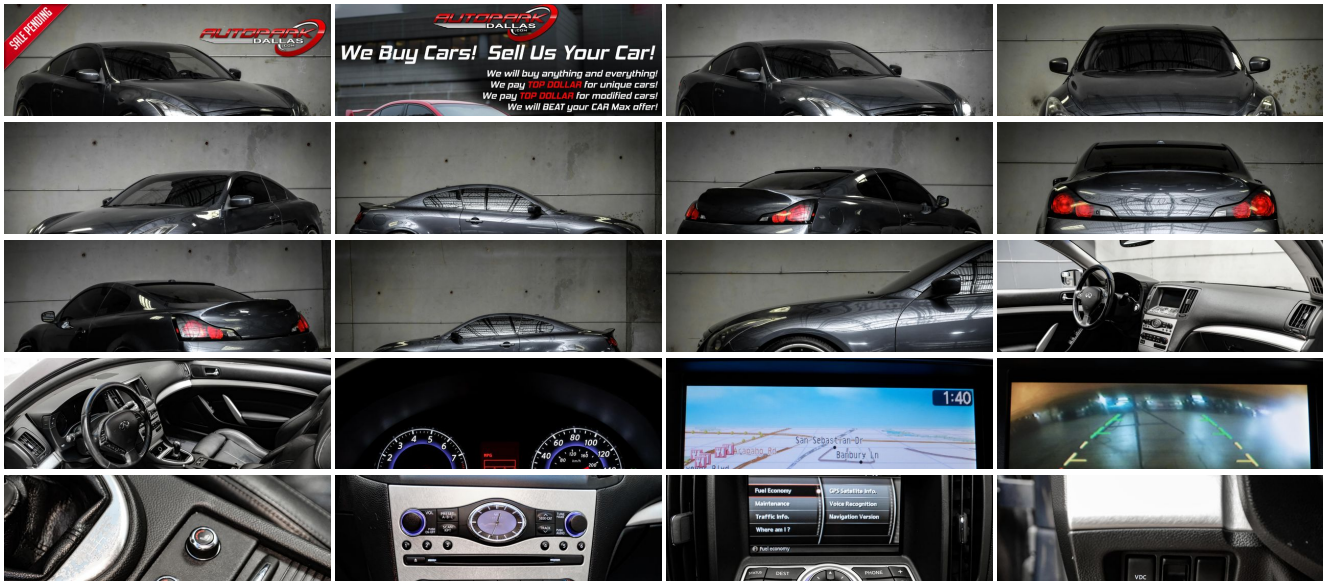

2009 INFINITI G37 Sport IPL Body Kit 6 speed

Website Price \$16,995

View this vehicle on our website at autoparkdallas.com

(214) 945-2601

2061 S Stemmons Fwy , Lewisville, TX 75067

- Photos
- Details
- Contact

Specifications:

Year:	2009
VIN:	JNKCV64E29M606833
Make:	INFINITI
Model/Trim:	G37 Sport IPL Body Kit 6 speed
Condition:	Pre-Owned
Body:	Coupe
Exterior:	Blue Slate
Engine:	3.7L DOHC SMPI 24-valve V6 aluminum engine
Interior:	Graphite Leather
Transmission:	6-speed manual transmission w/OD
Mileage:	88,321
Drivetrain:	Rear Wheel Drive
Economy:	City 17 / Highway 25

Vehicle Description

AutoPark Dallas is thrilled to offer you this Lowered 2009 INFINITI G37 sitting on DPE Wheels for sale! Introduced to the United States back in 2002, the popularity of these Japanese born sport luxury coupes made it not just another vehicle in the automotive market. The G-Series was insanely well-made and the provided amazing performance while not being overly priced like most of INFINITI's German competitors. Our INFINITI G37 we have here at APD is considered the Second Generation, which provides the new VQ37VHR Engine (which brought about its name) and newer technology that we are used to today! The cherry on top of this INFINITI G37 Coupe Sport though is the fact its a RARE 6-Speed manual, has an IPL Front Bumper to give a new look, and lowered on springs with DPE Wheels!!! Don't hesitate to swing on by and check out this INFINITI G37 parked in our indoor 16,000 Sq Ft Showroom located in Dallas , Texas amongst our inventory of 100+ other Performance / Modified and Luxury cars!