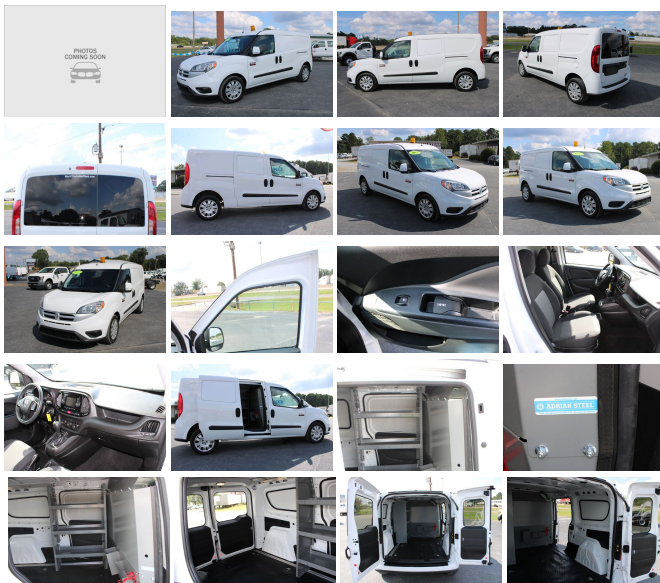

2017 Ram ProMaster City Cargo Van Tradesman SLT

View this car on our website at workvansandtrucks.com/6850949/ebrochure

Our Price **\$0**

Retail Value **\$21,500**

Specifications:

Year:	2017
VIN:	ZFBERFBB0H6G72992
Make:	Ram
Stock:	C2546
Model/Trim:	ProMaster City Cargo Van Tradesman SLT
Condition:	Pre-Owned
Body:	Minivan/Van
Exterior:	WHITE
Engine:	ENGINE: 2.4L I4 MULTIAIR
Interior:	Cloth
Mileage:	18,725
Drivetrain:	Front Wheel Drive
Economy:	City 21 / Highway 28

2017 RAM PROMASTER CITY SLT SWB CARGO VAN 2.4 4CYL GAS ENGINE, AUTOMATIC TRANSMISSION,

This Smaller City Cargo Van comes with Power Windows, Power Door Locks, Manual Mirrors, Cruise Control, Blue Tooth Phone Controls, Key Fob, Tilt Steering Wheel, am/fm/xm/touch screen radio, Traction Control, Heated Mirrors, Manual Shift Mode, Charging Ports, Cloth Seats, Backup Camera.

Adrian Steel Partition, Small Shelf Unit, Dual Sliding Side Doors, Barn Style Rear Doors, Rubber Cargo Mat, Yellow Safety Light.

Current Oil and Filter Service.

Our Location :

2017 Ram ProMaster City Cargo Van Tradesman SLT