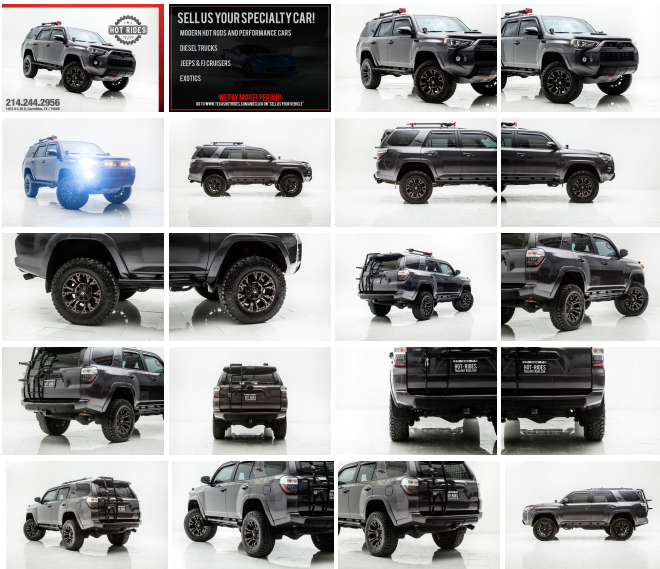

# 2018 Toyota 4Runner TRD Off Road Premium Lifted With Many Upgrades

View this car on our website at [texashotrides.com/6850900/ebrochure](http://texashotrides.com/6850900/ebrochure)

Our Price **\$41,991**

## Specifications:

<b>Year:</b>	2018
<b>VIN:</b>	JTEBU5JR1J5587767
<b>Make:</b>	Toyota
<b>Stock:</b>	920235
<b>Model/Trim:</b>	4Runner TRD Off Road Premium Lifted With Many Upgrades
<b>Condition:</b>	Pre-Owned
<b>Body:</b>	SUV
<b>Exterior:</b>	Magnetic Gray Metallic
<b>Engine:</b>	Engine: 4.0L V6 DOHC SMPI
<b>Interior:</b>	Black Leather
<b>Transmission:</b>	Automatic
<b>Mileage:</b>	24,854
<b>Drivetrain:</b>	4 Wheel Drive
<b>Economy:</b>	City 17 / Highway 20

2018 TOYOTA 4-RUNNER TRD  
OFF-ROAD PREMIUM IN  
"MAGNETIC GRAY METALLIC!"

Here it is! An amazing car with tons of power, appeal, and most importantly; ENJOYMENT! These cars are extremely fun to drive and turn heads!

# FINANCE!

BEAUTIFUL DARK GRAY METALLIC  
EXTERIOR

LUXURIOUS BLACK LEATHER INTERIOR

POWERFUL 4.0L 6-CYL. ENGINE

SMOOTH AUTOMATIC TRANSMISSION

4-WHEEL DRIVE

CLEAN CARFAX, NO ACCIDENTS

1-OWNER