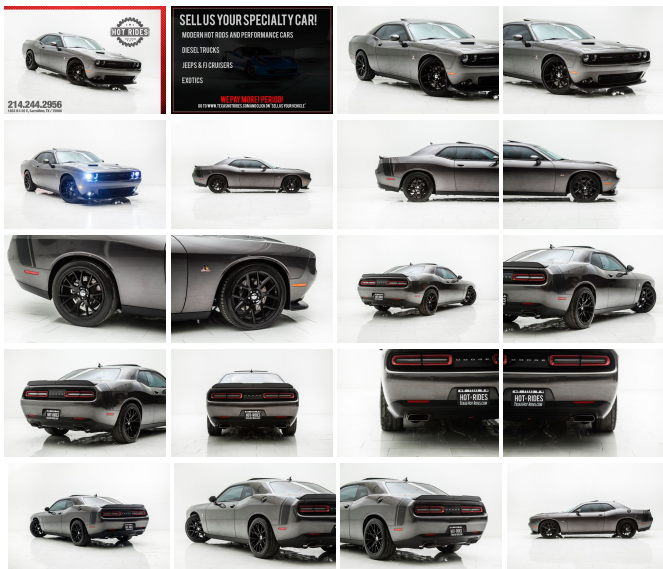

2015 Dodge Challenger R/T Scat Pack Supercharged w/ Many Upgrades

View this car on our website at texashotrides.com/6850257/ebrochure

Our Price **\$36,991**

Specifications:

Year:	2015
VIN:	2C3CDZFJ3FH798413
Make:	Dodge
Model/Trim:	Challenger R/T Scat Pack Supercharged w/ Many Upgrades
Condition:	Pre-Owned
Body:	Coupe
Exterior:	Granite Crystal Metallic Clearcoat
Engine:	ENGINE: 6.4L V8 SRT HEMI
Interior:	Black Cloth
Transmission:	TRANSMISSION: 6-SPEED MANUAL TREMEC
Mileage:	20,430
Drivetrain:	Rear Wheel Drive
Economy:	City 14 / Highway 23

2015 DODGE CHALLENGER 392 SCAT PACK IN "GRANITE CRYSTAL PEARL!!"

Looking for that all around amazing performance car? Look no further than the Dodge SCATPACK line! Dodge has accompanied jawdropping performance, stylish retro looks, smooth driving characteristics, and storied history all in bundle! With its neck-snapping fast modern 6.4L 392ci Hemi engine these Mopars demand respect among any auto enthusiast! Quiet yet comfortable, the interior is one of the most comfortable you will experience. Black suede and leather seats paired with suede door panels showcase an elegant & modern luxury interior that is sure to leave you impressed (dont forget about the heated & cooled seats!) If you're looking for the best "bang for the buck" when it comes to power, performance, comfort, & reliability, LOOK NO FURTHER! You can't go wrong with these Mopars!! Come out and drive it! WE GUARENTEE YOU WILL LOVE THIS CAR!

WE FINANCE!

BEAUTIFUL DARK METALLIC GRAY
EXTERIOR

LUXURIOUS BLACK INTERIOR

JAW-DROPPING SUPERCHARGED 6.4L
392ci. HEMI V8 ENGINE

SMOOTH 6-SPEED MANUAL
TRANSMISSION

CLEAN CARFAX, NO ACCIDENTS

LOADED WITH MANY OPTIONS! (SEE
BELOW)