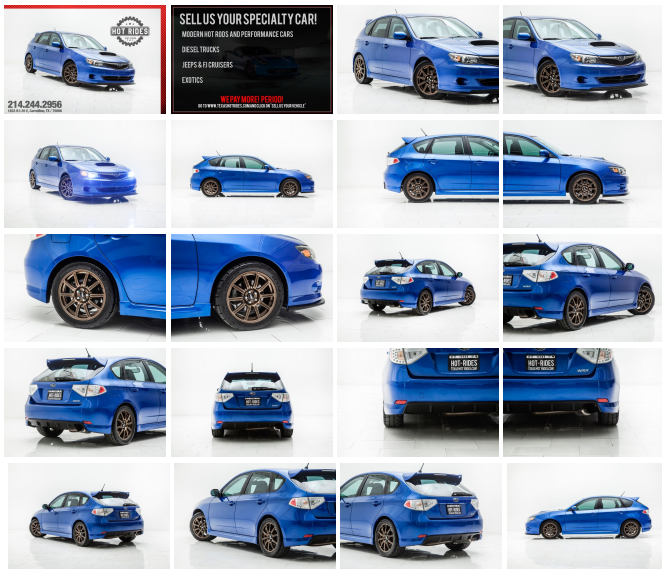

2009 Subaru Impreza WRX Hatch With Upgrades

View this car on our website at texasotrides.com/6850253/ebrochure

Our Price **\$18,991**

Specifications:

Year:	2009
VIN:	JF1GH766X9G825209
Make:	Subaru
Stock:	820085
Model/Trim:	Impreza WRX Hatch With Upgrades
Condition:	Pre-Owned
Body:	Wagon
Exterior:	WR Blue Mica
Engine:	2.5L DOHC SMPI 16-valve VVT intercooled turbo 4-cyl boxer engine
Interior:	Black Cloth
Transmission:	5-SPEED MANUAL TRANSMISSION
Mileage:	77,611
Drivetrain:	All Wheel Drive
Economy:	City 18 / Highway 25

2009 SUBARU WRX HATCH IN WR BLUE PEARL

Here it is! An amazing car with tons of power, appeal, and most importantly; ENJOYMENT! These cars are extremely fun to drive and turn heads!

WE
FINANCE!

BEAUTIFUL PEARL BLUE EXTERIOR
LUXURIOUS BLACK CLOTH INTERIOR
POWERFUL 2.5L TURBOCHARGED 4-CYL.
ENGINE

SMOOTH 5-SPEED MANUAL
TRANSMISSION

CLEAN CARFAX, NO ACCIDENTS

LOADED WITH ALL THE RIGHT FACTORY
OPTIONS & AMENITIES

EXTREMELY RARE HATCHBACK

EXCELLENT FINANCING OPTIONS
AVAILABLE!

****MODIFICATIONS INCLUDE:****

Exterior

- 17" x 7" 10-spoke alloy wheels- Body color foldable pwr mirrors
- Body-color exterior door handles- Fog light insert covers- Fog lights
- P225/45R17 summer performance tires
- Variable intermittent windshield wipers w/washers