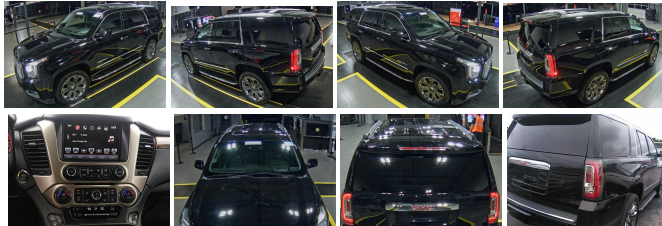

## 2016 GMC Yukon Denali AWD

View this car on our website at [velocitymotorsportsllc.com/6850006/ebrochure](http://velocitymotorsportsllc.com/6850006/ebrochure)

Our Price **\$39,995**

### Specifications:

Year:	2016
VIN:	1GKS2CKJ0GR264761
Make:	GMC
Model/Trim:	Yukon Denali AWD
Condition:	Pre-Owned
Body:	SUV
Exterior:	Onyx Black
Engine:	ENGINE, 6.2L ECOTEC3 V8
Interior:	Jet Black Leather
Transmission:	TRANSMISSION, 8-SPEED AUTOMATIC
Mileage:	93,114
Drivetrain:	All Wheel Drive
Economy:	City 15 / Highway 21

***YOU ARE VIEWING A BEAUTIFUL 2016 GMC YUKON DENALI AWD. THIS CLEAN CARFAX ACCIDENT FREE 2 OWNER TEXAS SUV IS IN EXCELLENT CONDITION AND THE CARFAX SHOWS AN EXTENSIVE MAINTENANCE HISTORY. THE BLACK EXTERIOR IS IN GREAT CONDITION AND FEATURES THE OPTIONAL 2 SPOKE 22" WHEELS AND FIXED RUNNING BOARDS. THE BLACK INTERIOR IS AGAIN IN GREAT CONDITION AND FEATURES: NAVIGATION, BOSE PREMIUM STEREO, LANE DEPARTURE***

### Factory Installed Packages

-

**ENGINE, 6.2L ECOTEC3 V8**  
with Active Fuel Management,  
Direct Injection and Variable  
Valve Timing, includes  
aluminum block construction  
(420 hp [313 kW] @ 5600 rpm,  
460 lb-ft of torque [624 N-m]  
@ 4100 rpm)