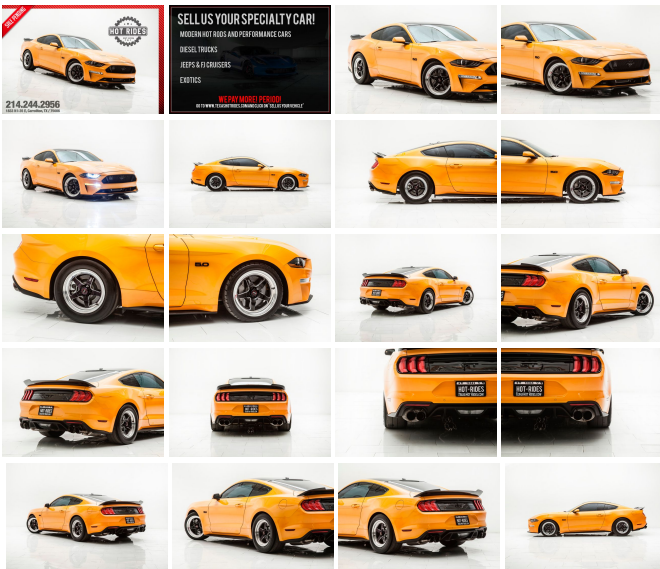

2018 Ford Mustang GT 5.0 Supercharged 950+hp!

View this car on our website at texashotrides.com/6849497/ebrochure

214.244.2956
1833 N I-35 E, Carrollton, TX / 75006

Our Price **\$39,991**

Specifications:

Year:	2018
VIN:	1FA6P8CF0J5142279
Make:	Ford
Stock:	920205
Model/Trim:	Mustang GT 5.0 Supercharged 950+hp!
Condition:	Pre-Owned
Body:	Coupe
Exterior:	Orange Fury Metallic Tri-Coat
Engine:	ENGINE: 5.0L TI-VCT V8
Interior:	Black Cloth
Transmission:	TRANSMISSION: 10-SPEED AUTOMATIC W/SELECTSHIFT
Mileage:	8,743
Drivetrain:	Rear Wheel Drive
Economy:	City 14 / Highway 23

2018 FORD MUSTANG 5.0 GT IN ORANGE FURY METALLIC!

WITH THE NEW GENERATION OF THE MUSTANG COMES BIG CHANGE! WE ARE HIGHLY IMPRESSED IN THE PERFORMANCE AND ABILITY OF THESE NEW "COYOTE" MUSTANGS! MOST NOTABLE IS THE NEW RE-STYLED BODY, AND THE 5.0 ENGINE! WITH BIG HP IN STOCK FORM, THESE MUSTANGS ARE EASILY CAPABLE OF 10 SEC. TIME SLIPS WITH ONLY A FEW MODIFICATIONS! NOT TO BE OVERLOOKED, THE NEW 5.0'S ARE ALSO EXTREMELY COMFORTABLE AND SPACIOUS AND, NOT TO MENTION, SAFE! THESE MUSTANGS MARK A HUGE IMPROVEMENT IN THE MUSTANG LINE AND ARE SURE TO BE SOUGHT AFTER IN THE FUTURE. SO GET YOURS HERE, TODAY!

VVL FINANCE!

BEAUTIFUL PEARL ORANGE EXTERIOR

SPORTY BLACK INTERIOR

POWERFUL 5.0L V8 ENGINE!

SMOOTH 10-SPEED AUTOMATIC
TRANSMISSION!

CLEAN CARFAX / 2-OWNER!

2-KEYS & ORIGINAL MANUALS ALL
INCLUDED

THOUSANDS INVESTED IN UPGRADES
(SEE BELOW!)