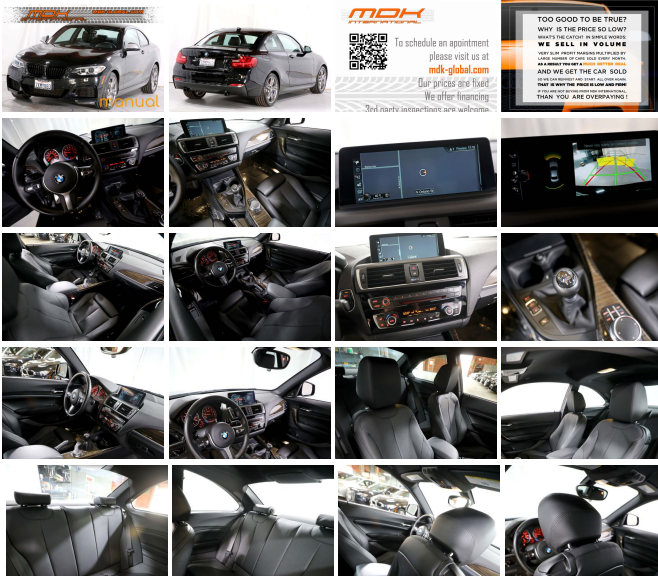

2017 BMW M240i - MANUAL TRANSMISSION - NAV - 24K miles

SALES DEPARTMENT (310) 990 0770

View this car on our website at mdk-global.com/6849213/ebrochure

Our Price **\$34,990**

Specifications:

- Year:** 2017
- VIN:** WBA2G1C3XHV665290
- Make:** BMW
- Model/Trim:** M240i - MANUAL TRANSMISSION - NAV - 24K miles
- Condition:** Pre-Owned
- Body:** Coupe
- Exterior:** Black Sapphire Metallic
- Engine:** Engine: 3.0L TwinPower Turbo Inline 6-Cylinder 24V
- Interior:** Black
- Transmission:** TRANSMISSION: 6-SPEED MANUAL
- Mileage:** 24,459
- Drivetrain:** Rear Wheel Drive
- Economy:** City 19 / Highway 28

by appointment only
*** fixed prices**

PLEASE NOTE: No test drives are offered on some of our cars without proof of funds or pre-approved financing! We do not take personal checks or credit cards!

* 6 SPEED MANUAL TRANSMISSION - MUST HAVE ON THESE CARS - The most fun you can have in a car south of M2! Trully fantastic little spinners!

* Still under factory warranty

- * EXTREMELY well optioned - ORIGINAL MSRP of \$53275
- * BRAND NEW SET OF Falken Azenis FK510 high performance tires!
- * Black Sapphire (\$700) over Black Dakota Leather (\$1450)
- * Navigation
- * Cold weather pkg
- * Driving assistance pkg
- * Apple CarPlay
- * Wireless charging
- * Harman / Kardon premium sound system
- * Factory installed black kidney grills
- * Parking sensors
- * Slick top
- * Clear title
- * Carfax certified
- * Only 1 previous owner
- * Service records available per Carfax
- * Local private party trade in