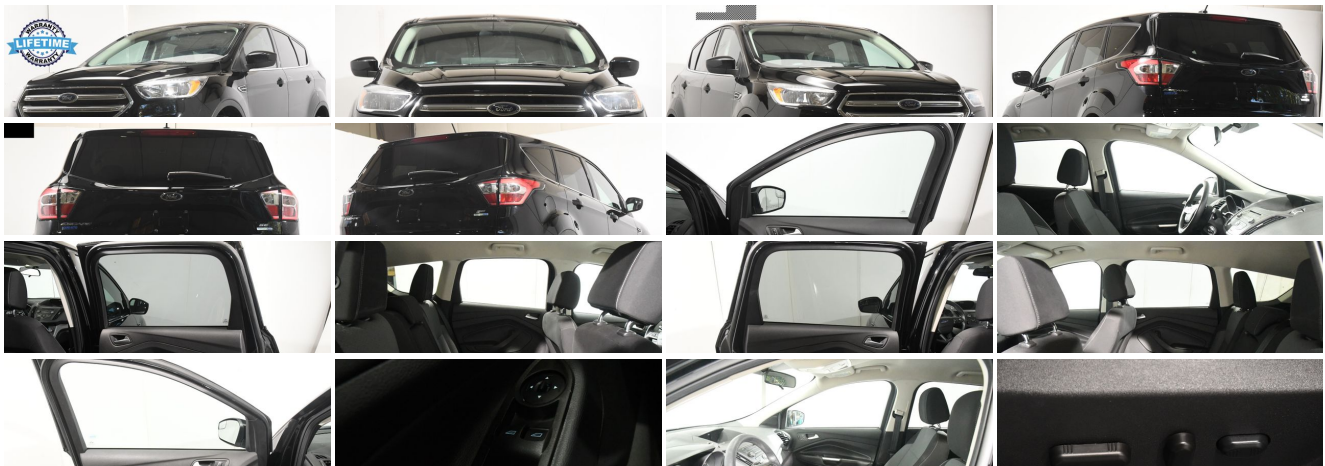

2017 Ford Escape SE

Eric Zuwalick

No-Haggle Price \$14,499

View this vehicle on our website at soundautowholesalers.com

139 W Main St, Branford, CT 06405

Photos
Details
Contact

Specifications:

Year:	2017
VIN:	1FMCU9G92HUD44083
Make:	Ford
Stock:	3770
Model/Trim:	Escape SE
Condition:	Pre-Owned
Body:	SUV
Exterior:	Shadow Black
Engine:	ENGINE: 2.0L ECOBOOST
Interior:	Charcoal Black Cloth
Mileage:	63,052
Drivetrain:	4 Wheel Drive
Economy:	City 20 / Highway 27

Exterior

- Body-Colored Power Side Mirrors w/Convex Spotter and Manual Folding
- Fully Automatic Aero-Composite Halogen Daytime Running Lights Preference Setting Headlamps w/Delay-Off
- Tailgate/Rear Door Lock Included w/Power Door Locks
- Tires: P235/55R17 A/S BSW -inc: Low-Rolling- Resistance, mini spare tire
- Wheels: 17" Sparkle Silver Painted Aluminum- Body-Colored Door Handles
- Body-Colored Front Bumper w/Metal-Look Rub Strip/Fascia Accent
- Body-Colored Rear Bumper w/Gray Rub Strip/Fascia Accent and Metal-Look Bumper Insert
- Chrome Side Windows Trim- Clearcoat Paint- Colored Grille w/Chrome Surround
- Deep Tinted Glass
- Fixed Rear Window w/Fixed Interval Wiper, Heated Wiper Park and Defroster
- Front Fog Lamps- Fully Galvanized Steel Panels
- Gray Bodyside Cladding and Gray Wheel Well Trim- LED Brakelights- Laminated Glass
- Liftgate Rear Cargo Access- Lip Spoiler- Spare Tire Mounted Inside Under Cargo
- Steel Spare Wheel- Variable Intermittent Wipers