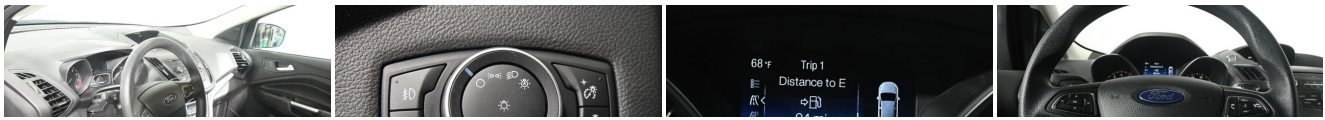

2017 Ford Escape SE

Eric Zuwalick

No-Haggle Price \$14,499

View this vehicle on our website at soundautowholesalers.com

139 W Main St, Branford, CT 06405

Photos
Details
Contact

Specifications:

Year:	2017
VIN:	1FMCU9G92HUD44083
Make:	Ford
Stock:	3770
Model/Trim:	Escape SE
Condition:	Pre-Owned
Body:	SUV
Exterior:	Shadow Black
Engine:	ENGINE: 2.0L ECOBOOST
Interior:	Charcoal Black Cloth
Mileage:	63,052
Drivetrain:	4 Wheel Drive
Economy:	City 20 / Highway 27