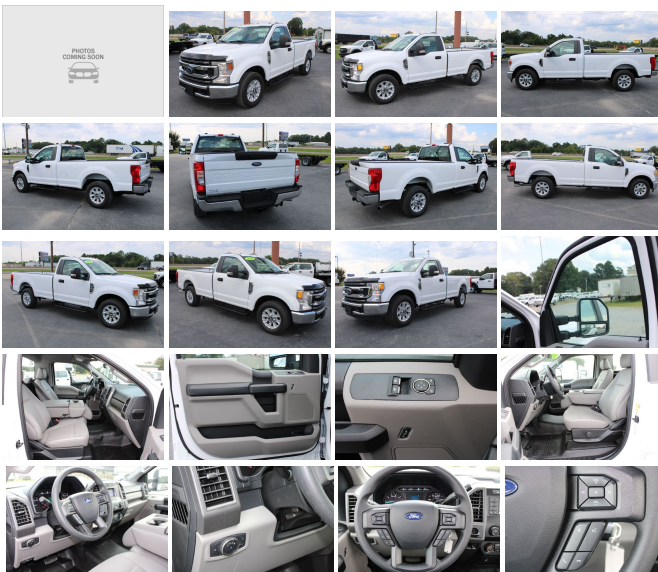

# 2020 FORD F250 SUPERDUTY XL REG CAB 4X2 PICKUP

View this car on our website at [workvansandtrucks.com/6844428/ebrochure](http://workvansandtrucks.com/6844428/ebrochure)

Our Price **\$0**

Retail Value ~~\$38,500~~

## Specifications:

<b>Year:</b>	2020
<b>VIN:</b>	1FTBF2A67LED06383
<b>Make:</b>	FORD
<b>Stock:</b>	T2542
<b>Model/Trim:</b>	F250 SUPERDUTY XL REG CAB 4X2 PICKUP
<b>Condition:</b>	Pre-Owned
<b>Exterior:</b>	WHITE
<b>Mileage:</b>	1,058
<b>Drivetrain:</b>	Rear Wheel Drive

2020 FORD F250 SUPERDUTY XL REG CAB 4X2 LONG BED PICKUP 6.2 GAS ENGINE, AUTOMATIC TRANSMISSION.

This 3/4 ton work truck comes with Power Windows, Power Door Locks, Power Mirrors, Tow Mirrors, Heated Mirrors, Volume Control, Blue Tooth, Phone Controls, Cruise Control, Key-Fob, Tow Hail Mode, Manual Shift Mode, Traction Control, Backup Camera, am/fm/xm/radio, Trailer Brake Controller, Vinyl Floor, Vinyl Seats, Tow Hitch, Running Boards, Bug Shield, Chrome Bumper, Chrome Grill.

In bed Led Cargo Lights, In bed Cargo Camera.

Current Oil and Filter Service.

2020 FORD F250 SUPERDUTY XL REG CAB 4X2 PICKUP

T & B Auto Sales - 501-847-2727 - View this car on our website at [workvansandtrucks.com/6844428/ebrochure](http://workvansandtrucks.com/6844428/ebrochure)