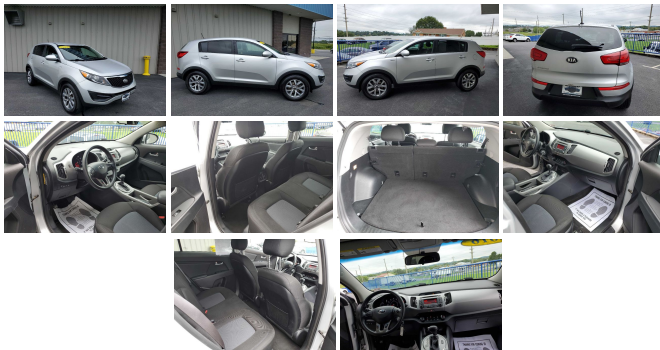

2016 Kia Sportage LX

View this car on our website at harrisonburgmotors.com/6844424/ebrochure

Our Price **\$16,950**

Specifications:

Year:	2016
VIN:	KNDPBCAC1G7819765
Make:	Kia
Stock:	PQC71
Model/Trim:	Sportage LX
Condition:	Pre-Owned
Body:	SUV
Exterior:	SILVER
Engine:	Engine: 2.4L GDI DOHC 16V I4 -inc: dual CVVT
Interior:	Cloth
Mileage:	63,484
Drivetrain:	All Wheel Drive
Economy:	City 19 / Highway 26

Exterior

- Wheels: 17" Alloy Tires: P225/60R17- Steel Spare Wheel
- Compact Spare Tire Mounted Inside Under Cargo- Clearcoat Paint
- Body-Colored Front Bumper w/Chrome Bumper Insert
- Body-Colored Rear Bumper w/Black Rub Strip/Fascia Accent- Black Wheel Well Trim
- Black Side Windows Trim and Black Front Windshield Trim - Body-Colored Door Handles
- Body-Colored Power Side Mirrors w/Manual Folding
- Fixed Rear Window w/Fixed Interval Wiper, Heated Wiper Park and Defroster
- Deep Tinted Glass- Variable Intermittent Wipers w/Heated Wiper Park
- Fully Galvanized Steel Panels- Black Grille w/Chrome Surround
- Liftgate Rear Cargo Access- Tailgate/Rear Door Lock Included w/Power Door Locks
- Projector Beam Halogen Headlamps w/Delay-Off- Perimeter/Approach Lights