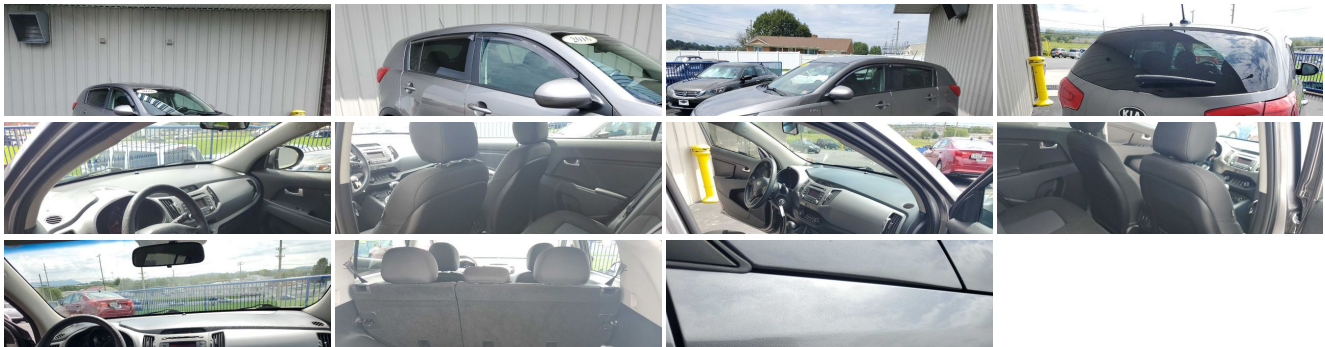

Specifications:

Year:

2016

VIN:

[KNDPBCACXG7857477](#)

Make:	Kia
Stock:	PQC72
Model/Trim:	Sportage LX
Condition:	Pre-Owned
Body:	SUV
Exterior:	GRAY
Engine:	Engine: 2.4L GDI DOHC 16V I4 -inc: dual CVVT
Interior:	Cloth
Mileage:	103,212
Drivetrain:	All Wheel Drive
Economy:	City 19 / Highway 26

Exterior

- Tailgate/Rear Door Lock Included w/Power Door Locks - Wheels: 17" Alloy
- Tires: P225/60R17- Steel Spare Wheel
- Compact Spare Tire Mounted Inside Under Cargo- Clearcoat Paint
- Body-Colored Front Bumper w/Chrome Bumper Insert
- Body-Colored Rear Bumper w/Black Rub Strip/Fascia Accent- Black Wheel Well Trim
- Black Side Windows Trim and Black Front Windshield Trim
- Body-Colored Door Handles- Body-Colored Power Side Mirrors w/Manual Folding
- Fixed Rear Window w/Fixed Interval Wiper, Heated Wiper Park and Defroster
- Deep Tinted Glass- Variable Intermittent Wipers w/Heated Wiper Park
- Fully Galvanized Steel Panels- Black Grille w/Chrome Surround
- Liftgate Rear Cargo Access- Projector Beam Halogen Headlamps w/Delay-Off
- Perimeter/Approach Lights