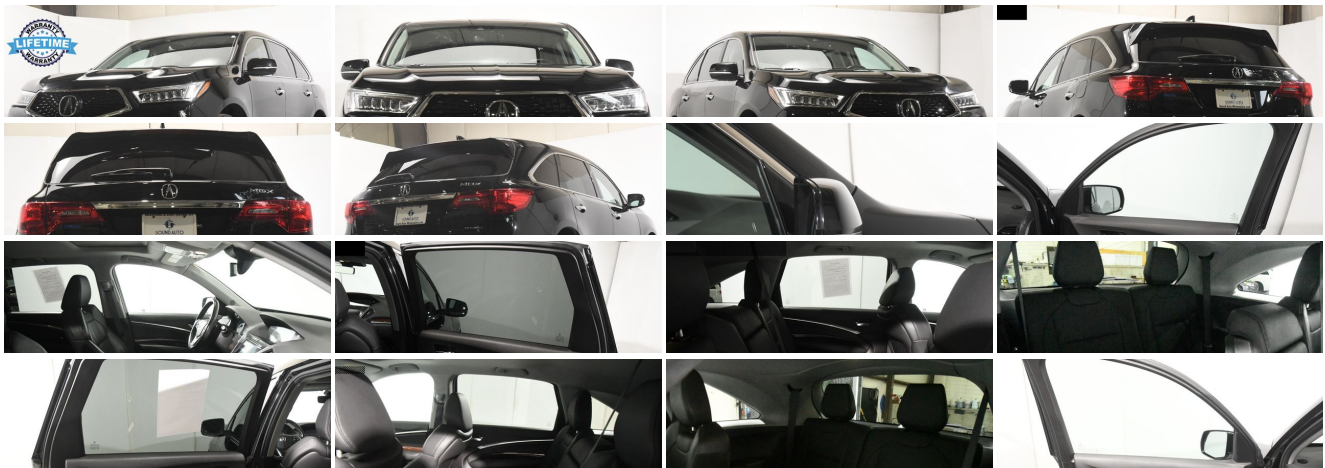

2017 Acura MDX

Eric Zuwalick

No-Haggle Price \$29,999

View this vehicle on our website at soundautowholesalers.com

139 W Main St., Branford, CT 06405

Photos
Details
Contact

Specifications:

Year:	2017
VIN:	5FRYD4H39HB039629
Make:	Acura
Stock:	3767
Model/Trim:	MDX
Condition:	Pre-Owned
Body:	SUV
Exterior:	Crystal Black Pearl
Engine:	Engine: 3.5L 24V SOHC i-VTEC V6
Interior:	Ebony Leather
Mileage:	30,983
Drivetrain:	All Wheel Drive
Economy:	City 18 / Highway 26

Exterior

- Power Liftgate Rear Cargo Access
- Tailgate/Rear Door Lock Included w/Power Door Locks
- Wheels: 18" x 8J" Aluminum-Alloy- Black Grille w/Chrome Surround
- Body-Colored Front Bumper w/Chrome Bumper Insert
- Body-Colored Power w/Tilt Down Heated Side Mirrors w/Convex Spotter, Manual Folding and Turn Signal Indicator
- Body-Colored Rear Bumper w/Chrome Rub Strip/Fascia Accent
- Chrome Bodyside Insert- Chrome Door Handles
- Chrome Side Windows Trim and Black Front Windshield Trim - Clearcoat Paint
- Deep Tinted Glass
- Express Open/Close Sliding And Tilting Glass 1st Row Sunroof w/Sunshade
- Fixed Rear Window w/Fixed Interval Wiper and Defroster
- Galvanized Steel/Aluminum Panels- Laminated Glass- Lip Spoiler
- Perimeter/Approach Lights
- Programmable Projector Beam Led Low/High Beam Daytime Running Auto High-Beam Headlamps w/Delay-Off
- Spare Tire Mobility Kit- Speed Sensitive Variable Intermittent Wipers
- Tires: P245/60R18 105H High Performance AS