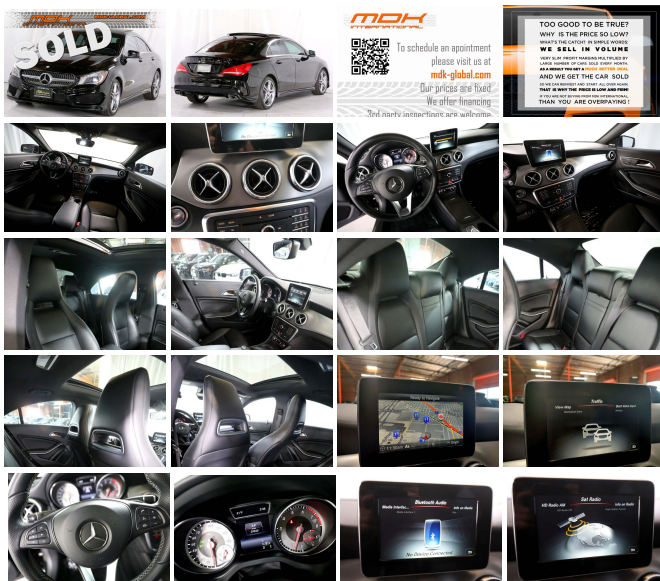

Year:	2015
VIN:	WDDSJ4EB7FN175483
Make:	Mercedes-Benz
Model/Trim:	CLA 250 - Sport Plus - Navi - Keyless GO - Xenon - Loaded
Condition:	Pre-Owned
Body:	Sedan
Exterior:	Night Black
Engine:	Engine: 2.0L I-4 Turbo
Interior:	Black Leather
Mileage:	29,035
Drivetrain:	Front Wheel Drive
Economy:	City 26 / Highway 38

* Only 29K miles since new

* Sport Plus pkg

* AMG wheels

* Keyless GO

* Heated seats

* Panoramic sunroof

* Clear title

* Carfax certified