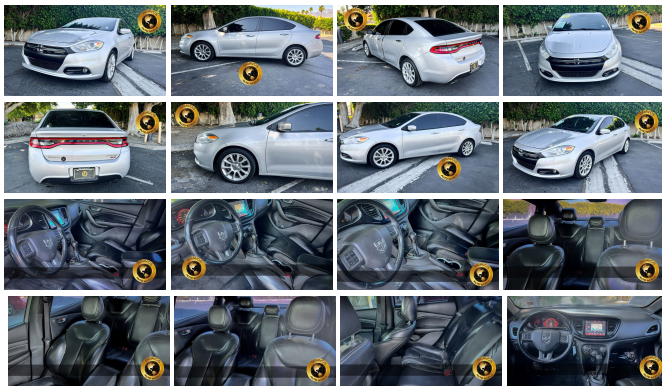

2013 Dodge Dart Limited

View this car on our website at bravosautoworld.com/6840489/ebrochure

Our Price **\$10,995**

Specifications:

Year:	2013
VIN:	1C3CDFCH6DD268978
Make:	Dodge
Stock:	JK529204
Model/Trim:	Dart Limited
Condition:	Pre-Owned
Body:	Sedan
Exterior:	Bright Silver Metallic
Engine:	1.4L I4 16V MULTI-AIR TURBO ENGINE
Interior:	Black Leather
Mileage:	128,065
Drivetrain:	Front Wheel Drive
Economy:	City 24 / Highway 34

Exterior

- 17" x 7.5" aluminum wheels- Active grille shutters- Automatic headlamps
- Bi-function halogen projector headlamps-inc: chrome headlamp bezels, headlamp-off delay
- Body-color pwr heated mirrors-inc: supplemental turn signals, courtesy lamps
- Bright crosshair grille w/body-color surround- Bright door handles- Compact spare tire
- Daytime running lamps- Fog lamps- LED taillamps- P225/45R17 all-season tires
- Solar control glass- Variable intermittent windshield wipers