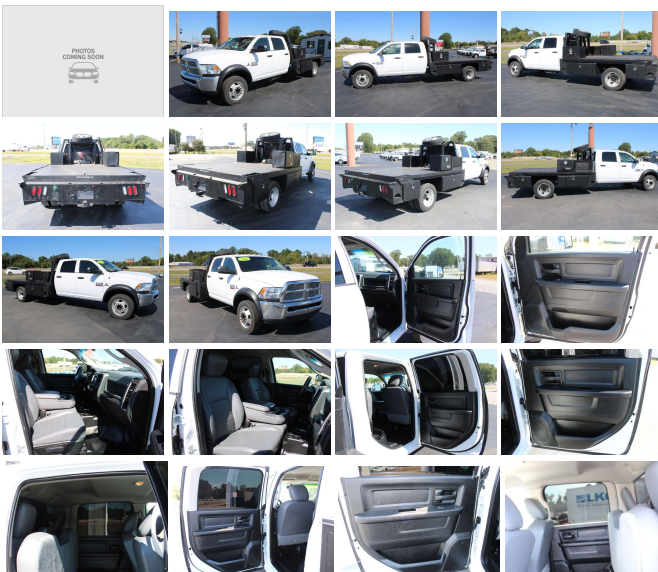

Specifications:

Year: 2018
VIN: 3C7WRNFL2JG406814
Make: Ram
Stock: F2560
Model/Trim: 5500 Chassis Cab Tradesman
Condition: Pre-Owned
Body: Pickup Truck
Exterior: WHITE
Engine: ENGINE: 6.7L I6 CUMMINS TURBO DIESEL
Mileage: 50,378
Drivetrain: 4 Wheel Drive

2018 RAM 5500 RAM HD TRADESMAN CREW CAB 4X4 FLATBED 6.7 CUMMINS, AUTOMATIC TRANSMISSION.

This 1 1/2 ton work truck comes with Power Windows, Power Door Locks, Power Mirrors, Tow Mirrors, Heated Mirrors, Tinted Windows, Tilt Steering Wheel, Cruise Control, Blue Tooth, Phone Controls, Manual Shift Mode, am/fm/xm/radio, Traction, Tow Haul Mode, Exhaust Brake Switch, Manual Shift 4X4 Lever, Vinyl Floor, Vinyl Seats.

The Flat Bed comes with Spare Tire, 4 under mount toolboxes, 2 top Mount Toolboxes, 1 Open Storage Box, Goose Neck Hitch, Rear Mounted Tow Hitch, Led Taillights, 15,000 Lbs. Warn Winch.

Flat Bed length 10-foot 10-inch, width 8 foot

Current Oil and Filter Service.