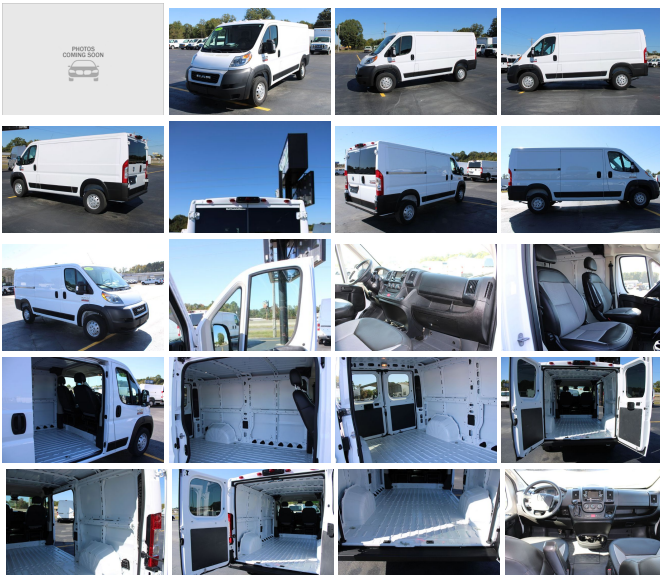

Specifications:

Year:	2019
VIN:	3C6TRVAG6KE516506
Make:	Ram
Stock:	C2557
Model/Trim:	ProMaster Cargo Van 136WB LOW ROOF CARGO VAN
Condition:	Pre-Owned
Body:	Minivan/Van
Exterior:	WHITE
Engine:	ENGINE: 3.6L V6 24V VVT
Interior:	GRAY
Mileage:	16,345
Drivetrain:	Front Wheel Drive

2019 RAM 1500 PROMASTER 136 WB LOW ROOF CARGO VAN 3.6 6CYL GAS ENGINE, AUTOMATIC TRANSMISSION.

This 1/2 ton rated work van comes with Power Windows, Power Door Locks, Manual Mirrors, Blue Tooth, Phone Controls, Cruise Control, Tilt / Telescopic Steering Wheel, Key Fob, Tow Haul Mode, am/fm/xm/ touch screen radio, Backup Camera, Vinyl Sets, Vinyl Floor, Sliding Side Door, Barn Style Rear Doors.

Current Oil and Filter Service.