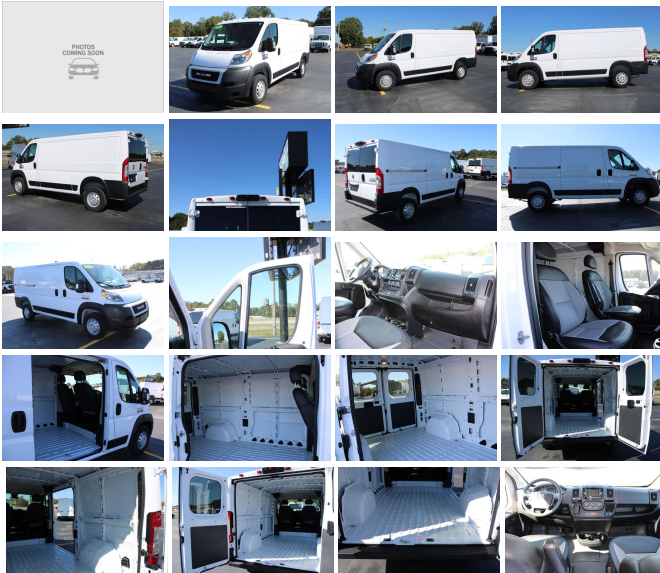

Specifications:

Year:	2019
VIN:	3C6TRVAG6KE516506
Make:	Ram
Stock:	C2557
Model/Trim:	ProMaster Cargo Van 136WB LOW ROOF CARGO VAN
Condition:	Pre-Owned
Body:	Minivan/Van
Exterior:	WHITE
Engine:	ENGINE: 3.6L V6 24V VVT
Interior:	GRAY
Mileage:	16,345
Drivetrain:	Front Wheel Drive

2019 RAM 1500 PROMASTER 136 WB LOW ROOF CARGO VAN 3.6 6CYL GAS ENGINE, AUTOMATIC TRANSMISSION.

This 1/2 ton rated work van comes with Power Windows, Power Door Locks, Manual Mirrors, Blue Tooth, Phone Controls, Cruise Control, Tilt / Telescopic Steering Wheel, Key Fob, Tow Haul Mode, am/fm/xm/ touch screen radio, Backup Camera, Vinyl Sets, Vinyl Floor, Sliding Side Door, Barn Style Rear Doors.

Current Oil and Filter Service.