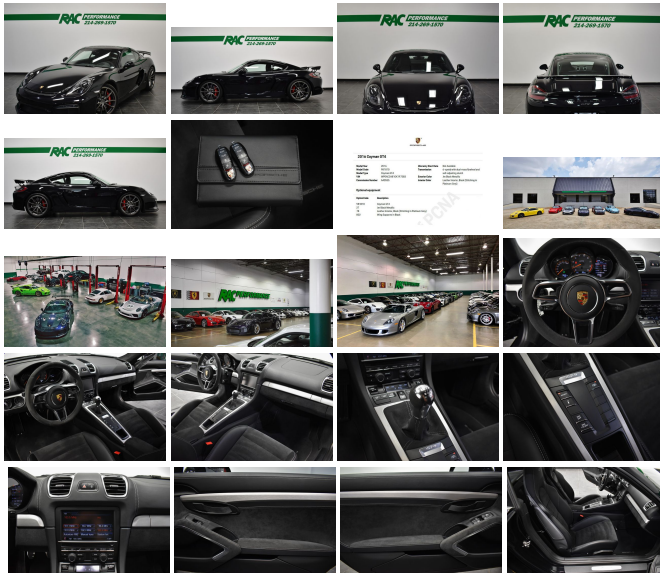

CLEAN CARFAX, 6-SPEED MANUAL TRANSMISSION, INTERMEDIATE SERVICE, FULL FRONT CLEAR BRA WITH EXTENDED ROCKERS AND STONE GUARDS, FABSPEED EXHAUST + HEADERS, WING SUPPORTS IN BLACK, LEATHER INTERIOR, BLACK (STITCHING IN PLATINUM GREY), BOOKS + 2 KEYS!!! This car has been inspected by our certified technicians and is ready to drive home. Upgrades are available at RAC Performance. TUNES, EXHAUST, WHEELS, TIRES and MORE!

Contact our professional sales staff at 214-269-1570 for any questions or additional information. We also offer competitive finance rates as low as 5.9%.

We hand pick only the finest automobiles to sell and every vehicle gets a rigorous internal inspection by our certified technicians. At our 9000 square foot state of the art facility, RAC Performance offers service on Porsche, RUF, Ferrari, Maserati and Lamborghini models. We offer dealership quality service and repairs at competitive prices and only sell the finest vehicles! RAC Performance cannot guarantee the availability of vehicle books/manuals, additional keys, or additional accessories with vehicle purchase, unless otherwise stated in the vehicle description or by an RAC sales professional.