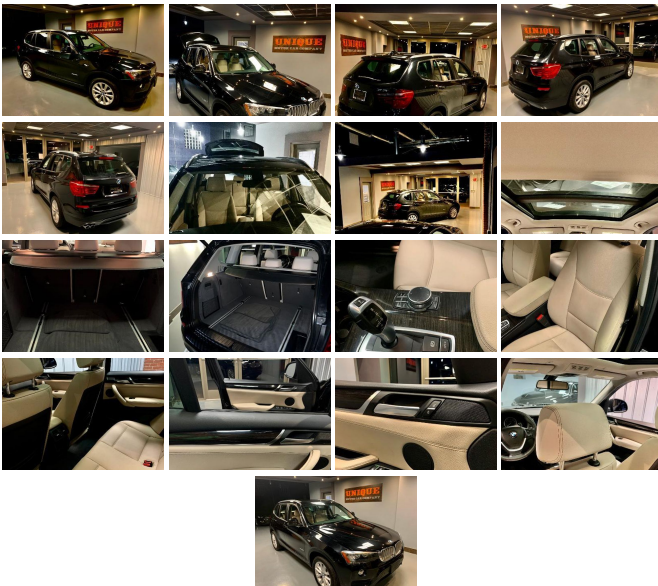

2017 BMW X3 xDrive 28i AWD, Black Sapphire with the Oyster leather interior, 2.0 liter turbocharged engine and the 8 speed steptronic transmission; Option packages include Premium package 3 including panoramic roof, lumbar support, comfort access keyless entry and Sirius radio; Driving assistance package with rear view camera and park distance control; Cold weather package with heated steering wheel, retractable headlamp washers, and heated front seats; other options include bluetooth, fog lamps, multi-zone climate control, power liftgate, rain sensing wipers, seat memory, brake assist, cruise control, homelink, stability control, traction control, ABS, TPMS, DSC, power windows, power door locks, power exterior mirrors, and many other BMW amenities. Call or email for more information. Visit us on the web at [www.UniqueMotorCarsonline.com](http://www.UniqueMotorCarsonline.com)