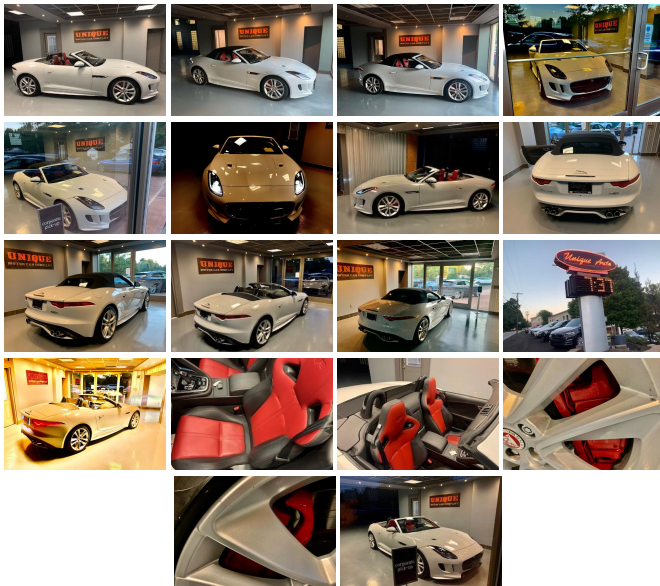

2017 Jaguar F-TYPE R

View this car on our website at uniquemotorcarsonline.com/6838370/ebrochure

Our Price **\$64,900**

Specifications:

Year:	2017
VIN:	SAJWJ6HL7HMK45943
Make:	Jaguar
Stock:	X45943
Model/Trim:	F-TYPE R
Condition:	Pre-Owned
Body:	Convertible
Exterior:	Polaris White
Engine:	Engine: 5.0L DOHC 32V V8 Supercharged
Interior:	Jet/Redzone Stitch Leather
Mileage:	21,926
Drivetrain:	All Wheel Drive
Economy:	City 15 / Highway 23

2017 Jaguar F-Type R AWD convertible, 5.0 liter supercharged V-8 and the automatic transmission, White with the Jet/rezone stitching and the black power soft top; options include back up camera, blind spot monitor, bluetooth, cross traffic alert, heated power front seats with memory, heated steering wheel, navigation system, delay wipers with rain sensor, Meridian sound system, automatic headlamps, power folding heated exterior mirrors, remote engine start, rear spoiler, rear defroster, traction control, stability control, cruise control, daytime running lights, and many other Jaguar amenities. Call or email for more information. Visit us on the web at www.UniqueMotorCarsonline.com