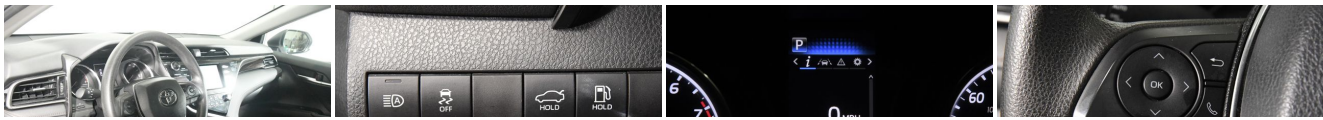

Specifications:

Year:	2019
VIN:	4T1B11HK7KU786985
Make:	Toyota
Stock:	3739
Model/Trim:	Camry LE
Condition:	Pre-Owned
Body:	Sedan
Exterior:	Super White
Engine:	Engine: 2.5L I-4 DOHC 16-Valve -inc: VVT-iE intake and VVT-i exhaust
Interior:	Black Cloth
Mileage:	25,099
Drivetrain:	Front Wheel Drive
Economy:	City 28 / Highway 39

Vehicle Description

FREE LIFETIME POWERTRAIN WARRANTY (See Website for Complete Details - not available on Range Rover, Porsche or vehicles with over 100,000 miles). Dan Merriam's Sound Auto Wholesalers is a PLUS RATED by the Better Business Bureau -HIGHEST RATING POSSIBLE. Every vehicle is VALUE PRICED & SOUND AUTO CERTIFIED. CLICK ON THE {CARVANA? CARMAX?} TAB TO SEE HOW WE PROVIDE MORE VALUE AND CONVENIENCE THAN THE NATIONAL COMPETITORS.

Installed Options

Interior

- Gauges -inc: Speedometer, Odometer, Engine Coolant Temp, Tachometer, Trip Odometer and Trip Computer
- Power 1st Row Windows w/Front And Rear 1-Touch Up/Down
- Power Door Locks w/Autolock Feature- Power Rear Windows
- Remote Keyless Entry w/Integrated Key Transmitter, 2 Door Curb/Courtesy, Illuminated Entry, Illuminated Ignition Switch and Panic Button
- Trip Computer- 1 12V DC Power Outlet- 1 Seatback Storage Pocket
- 6-Way Passenger Seat -inc: Manual Recline, Height Adjustment and Fore/Aft Movement
- 60-40 Folding Bench Front Facing Fold Forward Seatback Rear Seat - Air Filtration
- Analog Display- Cargo Area Concealed Storage- Cargo Space Lights
- Carpet Floor Trim and Carpet Trunk Lid/Rear Cargo Door Trim
- Cruise Control w/Steering Wheel Controls- Day-Night Rearview Mirror
- Delayed Accessory Power- Distance Pacing
- Driver And Passenger Visor Vanity Mirrors w/Driver And Passenger Auxiliary Mirror
- Driver Foot Rest- Driver Seat- Engine Immobilizer
- FOB Controls -inc: Cargo Access and Windows- Fabric Seat Trim
- Fade-To-Off Interior Lighting- Front And Rear Map Lights
- Front Bucket Seats -inc: 8-way power-adjustable driver seat w/power lumbar support and 6-way adjustable front passenger seat
- Front Center Armrest and Rear Center Armrest- Front Cupholder
- Full Carpet Floor Covering- Full Cloth Headliner
- Full Floor Console w/Covered Storage, Mini Overhead Console w/Storage and 1 12V DC Power Outlet
- HVAC -inc: Underseat Ducts- Illuminated Locking Glove Box
- Instrument Panel Covered Bin, Driver / Passenger And Rear Door Bins
- Interior Trim -inc: Simulated Wood/Metal-Look Instrument Panel Insert, Metal-Look Door Panel Insert, Metal-Look Console Insert and Chrome/Metal-Look Interior Accents
- Manual Adjustable Front Head Restraints and Fixed Rear Head Restraints
- Manual Air Conditioning- Manual Tilt/Telescoping Steering Column
- Outside Temp Gauge- Perimeter Alarm- Rear Cupholder
- Remote Releases -Inc: Power Cargo Access and Power Fuel
- Seats w/Cloth Back Material- Urethane Gear Shifter Material- Valet Function

Option Packages

Factory Installed Packages

AUDIO PACKAGE