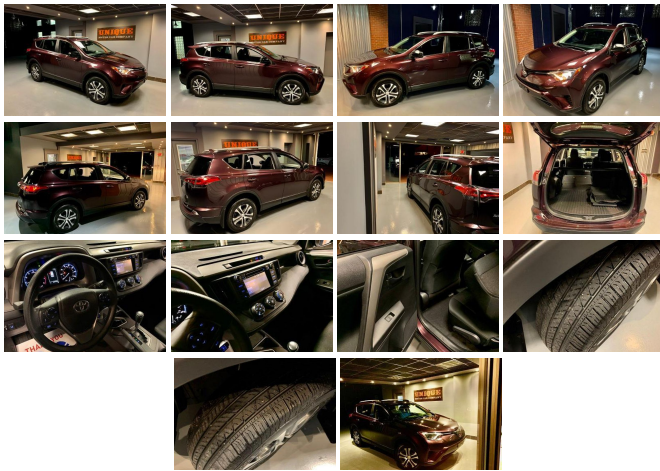

2017 Toyota RAV4 LE

View this car on our website at uniquemotorcarsonline.com/6836332/ebrochure

Our Price **\$19,900**

Specifications:

Year:	2017
VIN:	2T3BFREV3HW688390
Make:	Toyota
Stock:	688390
Model/Trim:	RAV4 LE
Condition:	Pre-Owned
Body:	SUV
Exterior:	Black Currant Metallic
Engine:	Engine: 2.5L DOHC 4-Cylinder w/Dual VVT-i
Interior:	Black Cloth
Mileage:	24,742
Drivetrain:	All Wheel Drive
Economy:	City 22 / Highway 29

2017 Toyota Rav4 LE AWD, Black Currant with the black cloth interior, 2.5 liter 4 cylinder and a 6 speed automatic transmission, adaptive cruise control, back up camera bluetooth, lane keeping assist, brake assist, daytime running lights, keyless entry, delay wipers, gauge package, power windows, power locks, distance pacing, rear lip spoiler, roof rails, cargo cover, and many other Toyota amenities. Call or email for more information. Visit us on the web at www.UniqueMotorCarsonline.com

Exterior

- Black Bodyside Cladding and Black Wheel Well Trim
- Black Power Side Mirrors w/Convex Spotter and Manual Folding
- Body-Colored Door Handles
- Body-Colored Front Bumper w/Black Rub Strip/Fascia Accent
- Body-Colored Grille w/Chrome Accents
- Body-Colored Rear Bumper w/Black Rub Strip/Fascia Accent
- Chrome Side Windows Trim and Black Front Windshield Trim - Clearcoat Paint
- Compact Spare Tire Mounted Inside Under Cargo - Deep Tinted Glass
- Fixed Interval Wipers- Fixed Rear Window w/Fixed Interval Wiper and Defroster
- Fully Automatic Projector Beam Halogen Daytime Running Auto High-Beam Headlamps
- Fully Galvanized Steel Panels- Laminated Glass- Liftgate Rear Cargo Access
- Lip Spoiler- Steel Spare Wheel- Tailgate/Rear Door Lock Included w/Power Door Locks
- Tires: P225/65R17H AS Wide Vent- Wheels: 17" x 6.5J -inc: caps