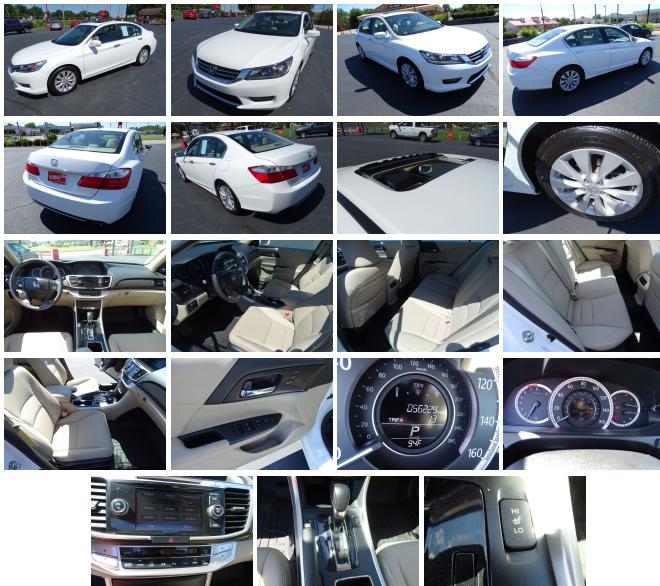

2014 Honda Accord EX-L

View this car on our website at wheelsunltd.com/6835791/ebrochure

Our Price **\$15,995**

Specifications:

Year:	2014
VIN:	1HGCR2F84EA148716
Make:	Honda
Stock:	20-043
Model/Trim:	Accord EX-L
Condition:	Pre-Owned
Body:	Sedan
Exterior:	White Orchid Pearl
Engine:	Engine: 2.4L 16-Valve DOHC i-VTEC I-4
Interior:	Ivory Leather
Transmission:	auto
Mileage:	56,228
Drivetrain:	Front Wheel Drive
Economy:	City 27 / Highway 36

Mechanical

- 17.2 Gal. Fuel Tank
- 4-Wheel Disc Brakes w/4-Wheel ABS, Front Vented Discs, Brake Assist and Hill Hold Control
- 5.05 Axle Ratio- Electric Power-Assist Speed-Sensing Steering
- Engine: 2.4L 16-Valve DOHC i-VTEC I-4- Front And Rear Anti-Roll Bars
- Front-Wheel Drive- Gas-Pressurized Shock Absorbers
- Multi-Link Rear Suspension w/Coil Springs
- Single Stainless Steel Exhaust w/Chrome Tailpipe Finisher
- Strut Front Suspension w/Coil Springs- Transmission w/Driver Selectable Mode
- Transmission: Continuously Variable w/Sport Mode