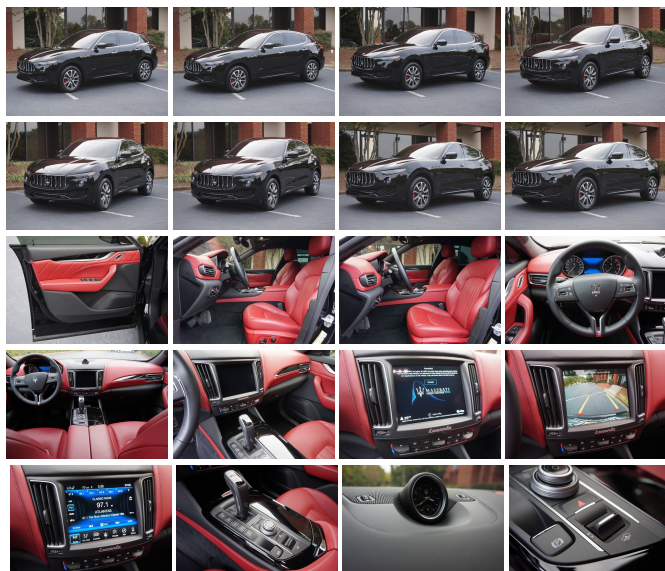

2019 Maserati Levante

View this car on our website at autosportsatl.com/6834997/ebrochure

Our Price **\$54,900**

Specifications:

Year:	2019
VIN:	ZN661XUA2KX317578
Make:	Maserati
Model/Trim:	Levante
Condition:	Pre-Owned
Body:	SUV
Exterior:	Black
Engine:	Engine: 3.0L Twin Turbo V6
Interior:	Red Leather
Mileage:	14,800
Drivetrain:	All Wheel Drive
Economy:	City 15 / Highway 21

Outside Trim Caps, Power Seats, Remote Start

- Outside Temp Gauge- Passenger Seat- Perimeter Alarm
- Power 1st Row Windows w/Front And Rear 1-Touch Up/Down
- Power Door Locks w/Autolock Feature- Power Fuel Flap Locking Type
- Power Rear Windows and Fixed 3rd Row Windows
- Power Tilt/Telescoping Steering Column- Proximity Key For Doors And Push Button Start
- Rear Cupholder- Redundant Digital Speedometer
- Refrigerated/Cooled Box Located In The Console, Driver / Passenger And Rear Door Bins
- Remote Keyless Entry w/Integrated Key Transmitter and Illuminated Entry
- Remote Releases -Inc: Power Cargo Access- Seats w/Leather Back Material
- Systems Monitor- Trip Computer- Valet Function

Exterior

- All-Season Tires- Aluminum Spare Wheel- Body-Colored Front Bumper
- Body-Colored Power w/Tilt Down Heated Auto Dimming Side Mirrors w/Power Folding and Turn Signal Indicator
- Body-Colored Rear Bumper- Body-Colored Wheel Well Trim- Chrome Door Handles
- Chrome Grille- Chrome Side Windows Trim- Clearcoat Paint
- Compact Spare Tire Mounted Inside Under Cargo- Deep Tinted Glass
- Fixed Rear Window w/Fixed Interval Wiper and Defroster- Front Fog Lamps
- Galvanized Steel/Aluminum Panels- LED Brakelights- Laminated Glass
- Perimeter/Approach Lights- Power Liftgate Rear Cargo Access
- Programmable Projector Beam High Intensity Low/High Beam Daytime Running Auto-Leveling Auto High-Beam Headlamps w/Delay-Off
- Speed Sensitive Rain Detecting Variable Intermittent Wipers- Tires: 19"
- Wheels: 19" Machine Polished Zefiro