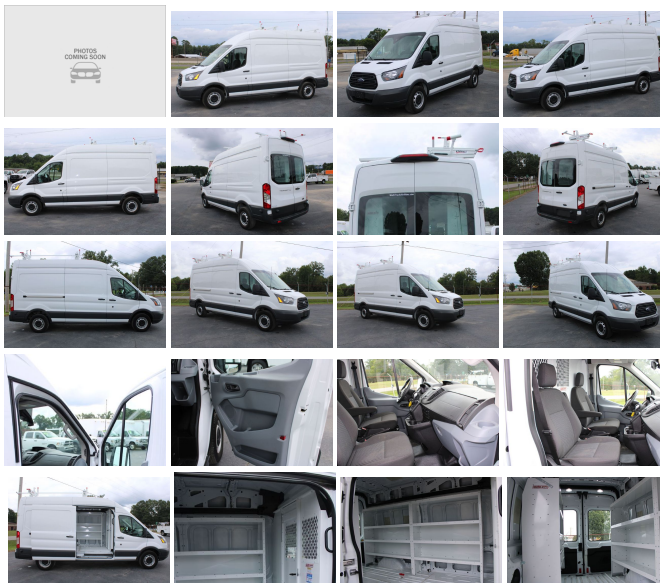

Specifications:

Year:	2018
VIN:	1FTYR2XM5JKA82052
Make:	Ford
Stock:	C2529
Model/Trim:	Transit Van T-250
Condition:	Pre-Owned
Body:	Minivan/Van
Exterior:	White Gold Metallic
Engine:	ENGINE: 3.7L TI-VCT V6 W/98F
Mileage:	10,314
Drivetrain:	Rear Wheel Drive

2018 FORD T250 TRANSIT XL 148WB HIGH ROOF CARGO 3.7 6 CYL GAS ENGINE, AUTOMATIC TRANSMISSION.

This 3/4 Ton Work Van comes with, Power Windows, Power Door Locks, Power Mirrors, Blue Tooth Phone Controls, Cruise Control, Key-Fob, Backup Camera, am/fm/xm/cd/radio, Vinyl Floor, Cloth Seats, Arm Rest on Both Seats.

Aftermarket UP-Fit, Weather Guard Bulkhead with Pass through Door, Weather Guard shelving and storage drawers, Swing Down Ladder Rack,

Current Oil and Filter Service.