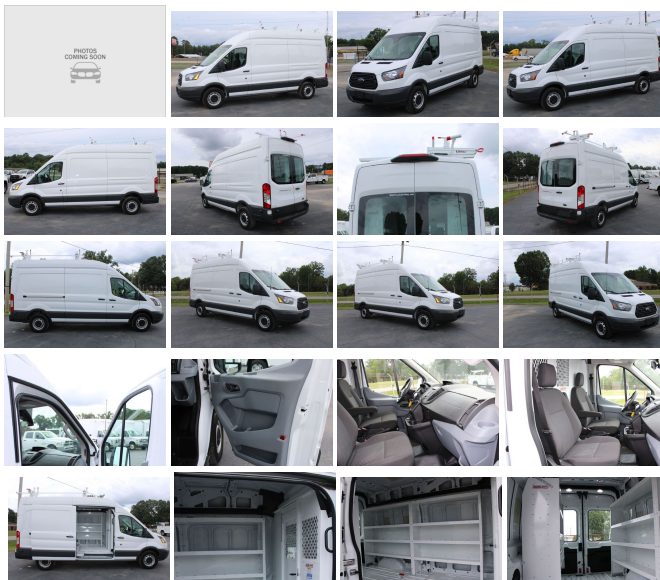

2018 Ford Transit Van T-250

View this car on our website at workvansandtrucks.com/6832795/ebrochure

Our Price **\$0**

Retail Value ~~\$39,995~~

Specifications:

Year:	2018
VIN:	1FTYR2XM5JKA82052
Make:	Ford
Stock:	C2529
Model/Trim:	Transit Van T-250
Condition:	Pre-Owned
Body:	Minivan/Van
Exterior:	White Gold Metallic
Engine:	ENGINE: 3.7L TI-VCT V6 W/98F
Mileage:	10,314
Drivetrain:	Rear Wheel Drive

2018 FORD T250 TRANSIT XL 148WB HIGH ROOF CARGO 3.7 6 CYL GAS ENGINE, AUTOMATIC TRANSMISSION.

This 3/4 Ton Work Van comes with, Power Windows, Power Door Locks, Power Mirrors, Blue Tooth Phone Controls, Cruise Control, Key-Fob, Backup Camera, am/fm/xm/cd/radio, Vinyl Floor, Cloth Seats, Arm Rest on Both Seats.

Aftermarket UP-Fit, Weather Guard Bulkhead with Pass through Door, Weather Guard shelving and storage drawers, Swing Down Ladder Rack,

Current Oil and Filter Service.

Our Location :

2018 Ford Transit Van T-250