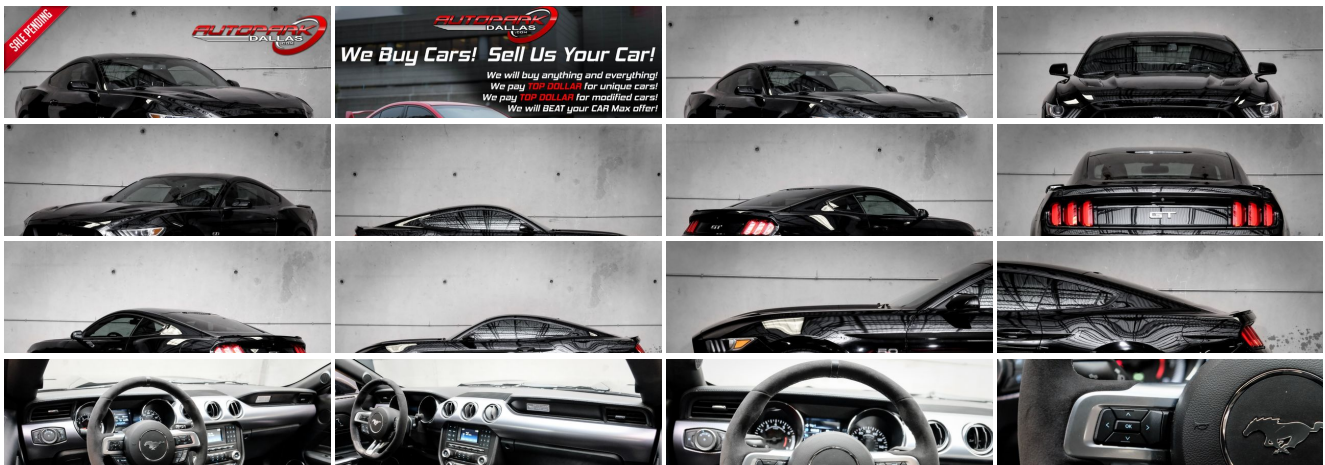

2016 Ford Mustang GT w/ Custom Order GT Premium Options

Website Price \$29,995

View this vehicle on our website at autoparkdallas.com

(214) 945-2601

2061 S Stemmons Fwy , Lewisville, TX 75067

Photos

Details

Contact

Specifications:

Year:	2016
VIN:	1FA6P8CF0G5218754
Make:	Ford
Model/Trim:	Mustang GT w/ Custom Order GT Premium Options
Condition:	Pre-Owned
Body:	Coupe
Exterior:	Shadow Black
Engine:	ENGINE: 5.0L TI-VCT V8
Interior:	Ebony Leather
Transmission:	TRANSMISSION: 6-SPEED MANUAL
Mileage:	17,582
Drivetrain:	Rear Wheel Drive
Economy:	City 15 / Highway 25

Vehicle Description

AutoPark Dallas is excited to offer you this Low Mileage 2016 Ford Mustang GT w/ GT Premium Options for sale! American made muscle with over 50+ years of production, its hard to say that any generation now a days in the US doesn't know what a Ford Mustang is. Every new Generation of Mustang gets nice change up that makes it more appealing to the crowds and with our 2016 Mustang here at APD being the 6th generation there are many new things! The obvious body style change up being more aggressive is a huge plus and the new interior layout that brings this beast to the modern world! This piece of American muscle is ready for the next ride out on the town, but for now this Pony is stabled in our indoor 16,000 Sq Ft Showroom located in Dallas , Texas amongst our inventory of 100+ other Performance / Modified and Luxury cars!

2016 Ford Mustang GT

*** 2 Previous Owners !***

*** Clean CarFax !***

*** 2 Set of Keys !***

*** Custom Ordered GT Premium Options !***

Black Exterior

*** Custom Order *** Ebony Black Leather Interior

*** Custom Order *** 19" Ebony Black GT Premium Wheels