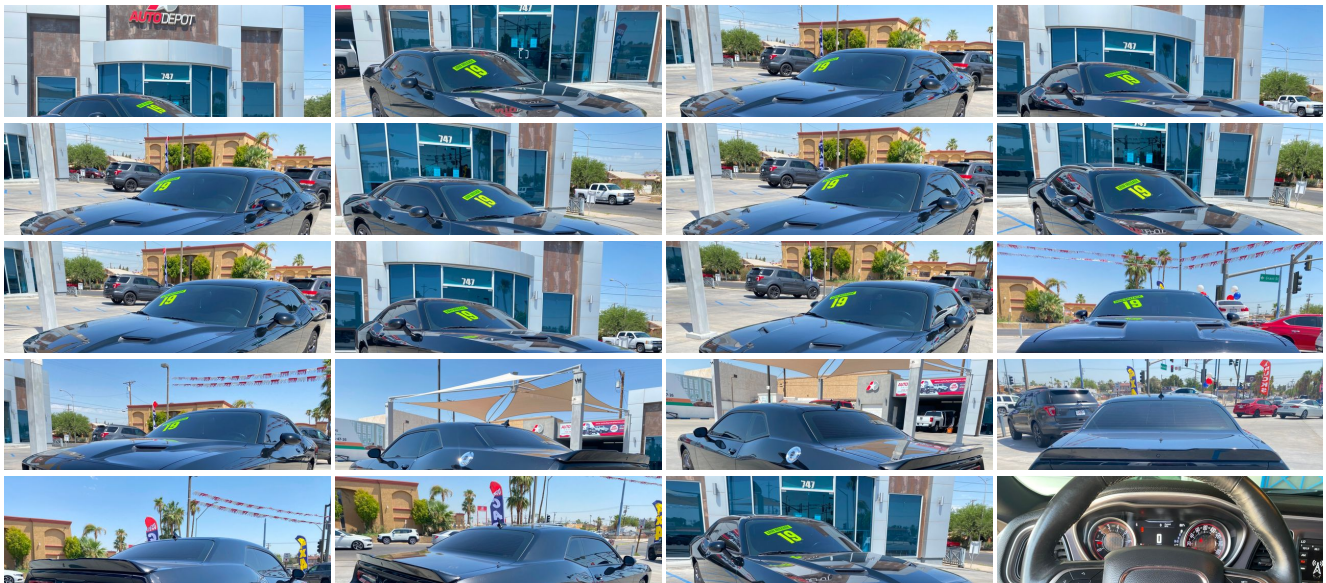

## 2019 Dodge Challenger SXT

### Our Price \$0

View this vehicle on our website at [autodepotcalexico.com](http://autodepotcalexico.com)

Auto Depot of Calexico

760-357-0043

747 Imperial Ave , Calexico, CA 92231

Photos

Details

Contact

## Specifications:

<b>Year:</b>	2019
<b>VIN:</b>	<a href="#">2C3CDZAGXKH593581</a>
<b>Make:</b>	Dodge
<b>Stock:</b>	5821
<b>Model/Trim:</b>	Challenger SXT
<b>Condition:</b>	Pre-Owned
<b>Body:</b>	Coupe
<b>Exterior:</b>	Pitch Black Clearcoat
<b>Engine:</b>	ENGINE: 3.6L V6 24V VVT
<b>Interior:</b>	Ruby Red/Black Leather
<b>Transmission:</b>	TRANSMISSION: 8-SPEED AUTOMATIC (850RE) (MAKE)
<b>Mileage:</b>	27,784
<b>Drivetrain:</b>	Rear Wheel Drive
<b>Economy:</b>	City 19 / Highway 30