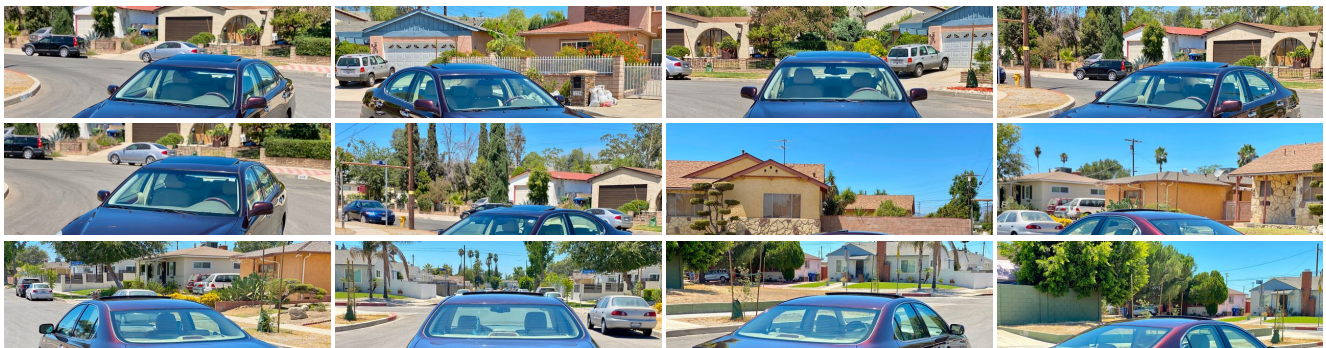

2004 LEXUS ES 330 SEDAN AUTOMATIC SERVICE RECORDS SUNROOF LEATHER

Contact Sales 310-987-1212

Our Price \$3,990

View this vehicle on our website at boutiqueautosales.com

Boutique Auto Sales

[310-987-1212](tel:310-987-1212)

5950 Laurel Canyon Blvd, North Hollywood, CA 91607

Photos

Details

Contact

Specifications:

Year:	2004
VIN:	JTHBA30G940013841
Make:	LEXUS
Stock:	3841
Model/Trim:	ES 330 SEDAN AUTOMATIC SERVICE RECORDS SUNROOF LEATHER
Condition:	Pre-Owned
Body:	Sedan
Exterior:	Burgundy
Engine:	3.3L DOHC EFI 24-valve V6 engine-inc: continuously variable valve timing w/intelligence (VVT-i)
Interior:	Ivory Leather
Mileage:	139,320
Drivetrain:	Front Wheel Drive
Economy:	City 20 / Highway 29