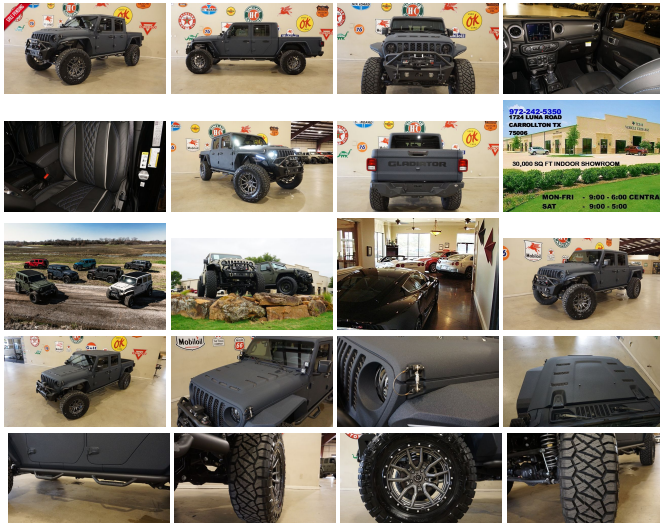

2020 Jeep Gladiator Sport 4X4 DUPONT KEVLAR,LIFTED,LED'S,FUEL WHLS

View this car on our website at tveauto.com/6829346/ebrochure

Our Price **\$78,900**

Specifications:

Year:	2020
VIN:	1C6HJTAG5LL115636
Make:	Jeep
Stock:	115636
Model/Trim:	Gladiator Sport 4X4 DUPONT KEVLAR,LIFTED,LED'S,FUEL WHLS
Condition:	Pre-Owned
Body:	Pickup Truck
Exterior:	Blue
Engine:	ENGINE: 3.6L V6 24V VVT UPG I W/ESS
Interior:	Black Leather
Transmission:	TRANSMISSION: 8-SPEED AUTOMATIC (850RE)
Mileage:	74
Drivetrain:	4 Wheel Drive
Economy:	City 16 / Highway 22

NATION WIDE FINANCING

SUBMIT CREDIT APP WWW.TVEAUTO.COM

OR CALL 972-242-5350

"FERRARI NART BLUE EDITION"

CUSTOM BUILT **KEVLAR** 2020 JEEP
GLADIATOR SPORT 4X4 WITH 24S
PACKAGE

UPGRADES INCLUDE:

UPGRADES INCLUDE:

- * FERRARI NART BLUE KEVLAR COATING WITH ANTHRACITE ACCENTS
- * CUSTOM ALEA BLACK LEATHER WITH BLUE STITCHING
- * HEATED FRONT SEATS
- * FACTORY 8.4 INCH TOUCH SCREEN NAVIGATION WITH HD AM/FM/SIRIUS STEREO
- * FACTORY BACK-UP CAMERA
- * U-CONNECT