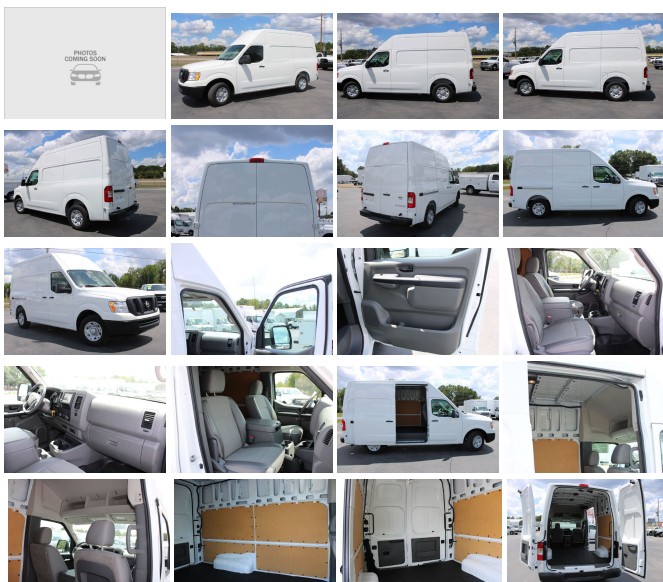

2019 Nissan NV2500HD SV

View this car on our website at workvansandtrucks.com/6828084/ebrochure

Our Price **\$0**

Retail Value **\$29,995**

Specifications:

Year:	2019
VIN:	1N6BF0LY0KN810191
Make:	Nissan
Stock:	C2519
Model/Trim:	NV2500HD SV
Condition:	Pre-Owned
Body:	Minivan/Van
Exterior:	WHITE
Engine:	Engine: 4.0L DOHC 24-Valve V6
Mileage:	11,059
Drivetrain:	Rear Wheel Drive

2019 NISSAN 2500 NV S HIGH ROOF CARGO VAN 4.0 6cyl GAS ENGINE, AUTOMATIC TRANSMISSION.

This 3/4 ton work van comes with Power Windows, Power Door Locks, Power Mirrors, Traction Control, Cruise Control, Tilt Steering Wheel, Blue Tooth Phone Controls, Key Fob, Manual Shift Mode, am/fm/xm/touch screen Radio, Backup Camera, Backup Sensors, Charging Ports, Center console. Vinyl Seats, Vinyl Floor, Under seat Storage.

Open Cargo Area, Cargo mat, wall liners, Over Head Cargo Storage, Sliding Side Door, Barn Style Rear Doors.

Current Oil and Filter Service.

Our Location :

2019 Nissan NV2500HD SV

T & B Auto Sales - 501-847-2727 - View this car on our website at workvansandtrucks.com/6828084/ebrochure

Exterior

- Wheels: 17" Steel- Tires: LT245/70/R17 AS- Steel Spare Wheel
- Full-Size Spare Tire Stored Underbody w/Crankdown- Clearcoat Paint
- Black Front Bumper- Black Rear Step Bumper
- Black Side Windows Trim and Black Front Windshield Trim - Black Door Handles
- Black Power Side Mirrors w/Convex Spotter and Manual Folding- Light Tinted Glass
- Speed Sensitive Variable Intermittent Wipers- Front Windshield -inc: Sun Visor Strip
- Full-Columnized Steel Bumper- Black Grille- Sliding Rear Door- Power Side Door