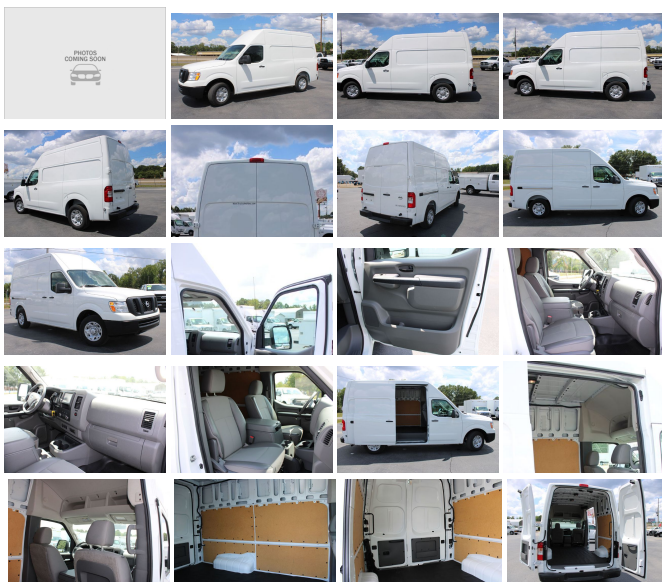

2019 Nissan NV2500HD SV

View this car on our website at workvansandtrucks.com/6828084/ebrochure

Our Price **\$0**

Retail Value **\$29,995**

Specifications:

Year:	2019
VIN:	1N6BF0LY0KN810191
Make:	Nissan
Stock:	C2519
Model/Trim:	NV2500HD SV
Condition:	Pre-Owned
Body:	Minivan/Van
Exterior:	WHITE
Engine:	Engine: 4.0L DOHC 24-Valve V6
Mileage:	11,059
Drivetrain:	Rear Wheel Drive

2019 NISSAN 2500 NV S HIGH ROOF CARGO VAN 4.0 6cyl GAS ENGINE, AUTOMATIC TRANSMISSION.

This 3/4 ton work van comes with Power Windows, Power Door Locks, Power Mirrors, Traction Control, Cruise Control, Tilt Steering Wheel, Blue Tooth Phone Controls, Key Fob, Manual Shift Mode, am/fm/xm/touch screen Radio, Backup Camera, Backup Sensors, Charging Ports, Center console. Vinyl Seats, Vinyl Floor, Under seat Storage.

Open Cargo Area, Cargo mat, wall liners, Over Head Cargo Storage, Sliding Side Door, Barn Style Rear Doors.

Current Oil and Filter Service.

Our Location :

2019 Nissan NV2500HD SV

T & B Auto Sales - 501-847-2727 - View this car on our website at workvansandtrucks.com/6828084/ebrochure