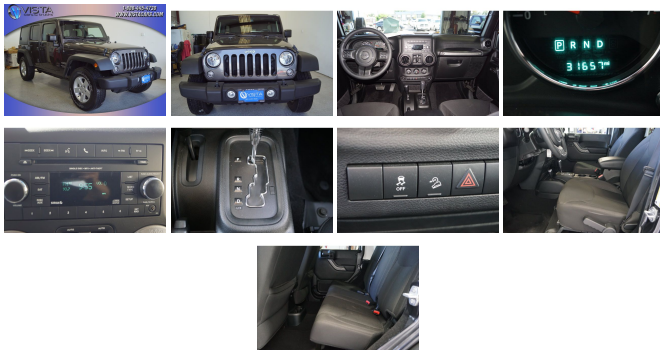

2017 Jeep Wrangler Unlimited Sport

View this car on our website at vistacars.com/6827510/ebrochure

Website Price **\$29,990**

Specifications:

Year:	2017
VIN:	1C4BJWDGXHL656703
Make:	Jeep
Stock:	HL656703
Model/Trim:	Wrangler Unlimited Sport
Condition:	Pre-Owned
Body:	SUV
Exterior:	Granite Crystal Metallic Clear Coat
Engine:	ENGINE: 3.6L V6 24V VVT
Interior:	Black
Mileage:	31,657
Drivetrain:	4 Wheel Drive
Economy:	City 16 / Highway 20