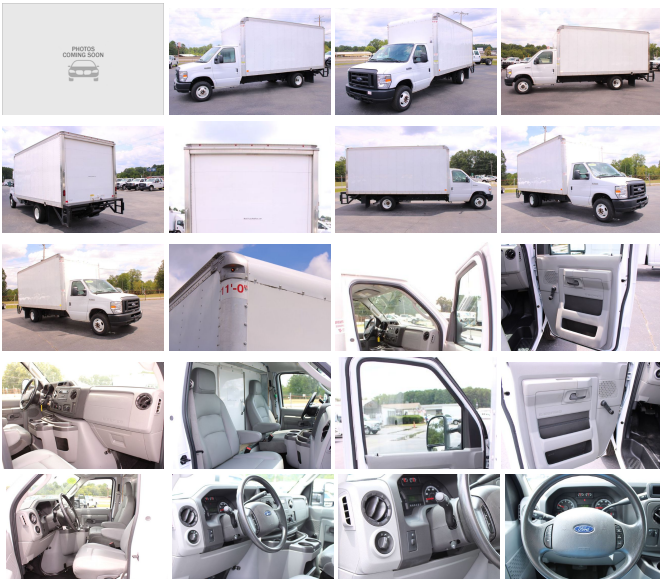

Specifications:

Year:	2018
VIN:	1FDWE3FS7JDC31649
Make:	Ford
Stock:	B2505
Model/Trim:	E-Series Cutaway E350 SUPER DUTY CUTAWAY VAN
Condition:	Pre-Owned
Exterior:	WHITE
Engine:	ENGINE: 6.8L EFI TRITON V10
Interior:	GREY
Mileage:	30,941
Drivetrain:	Rear Wheel Drive

2018 FORD E350 ECONOLINE XL CUTAWAY BOX TRUCK 6.8 V 10 GAS ENGINE, AUTOMATIS TRANSMISSION.

This Box Truck comes with Manual Windows, Manual Door Locks, Manual Mirrors, Tow Mirrors, Cruise Control, Tilt Steering Wheel, Tow Haul Mode, am/fm/radio, Power Ports, Vinyl Seats, Arm Rest on both Seats, Vinyl Floor.

16 Foot Box Come with Pass Through Door, Maxon Lift Gate 1500lb Capacity, 1 by 4 Tie Down Slats, Wood Flooring, Led Cargo Light, Rollup Rear Door, Led Taillights.

From the head wall it is 15-foot 7 inch to the rear door, the width is 7-foot 8 inch wide.

Current Oil and Filter Service.