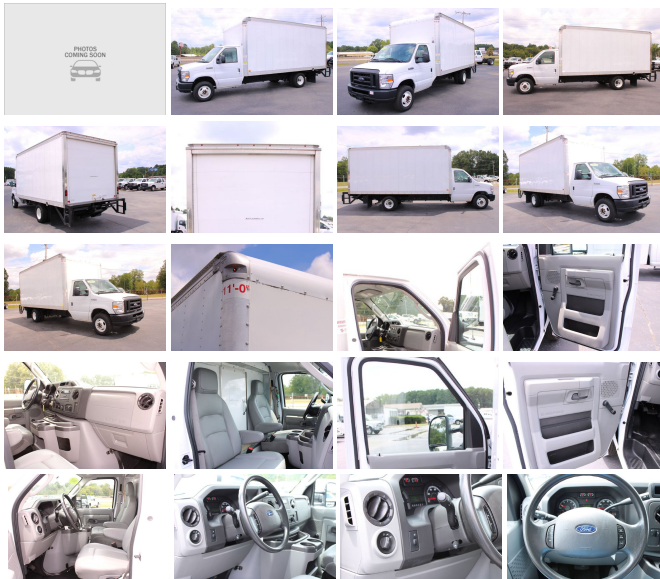

Specifications:

Year:	2018
VIN:	1FDWE3FS7JDC31649
Make:	Ford
Stock:	B2505
Model/Trim:	E-Series Cutaway E350 SUPER DUTY CUTAWAY VAN
Condition:	Pre-Owned
Exterior:	WHITE
Engine:	ENGINE: 6.8L EFI TRITON V10
Interior:	GREY
Mileage:	30,941
Drivetrain:	Rear Wheel Drive

2018 FORD E350 ECONOLINE XL CUTAWAY BOX TRUCK 6.8 V 10 GAS ENGINE, AUTOMATIS TRANSMISSION.

This Box Truck comes with Manual Windows, Manual Door Locks, Manual Mirrors, Tow Mirrors, Cruise Control, Tilt Steering Wheel, Tow Haul Mode, am/fm/radio, Power Ports, Vinyl Seats, Arm Rest on both Seats, Vinyl Floor.

16 Foot Box Come with Pass Through Door, Maxon Lift Gate 1500lb Capacity, 1 by 4 Tie Down Slats, Wood Flooring, Led Cargo Light, Rollup Rear Door, Led Taillights.

From the head wall it is 15-foot 7 inch to the rear door, the width is 7-foot 8 inch wide.

Current Oil and Filter Service.