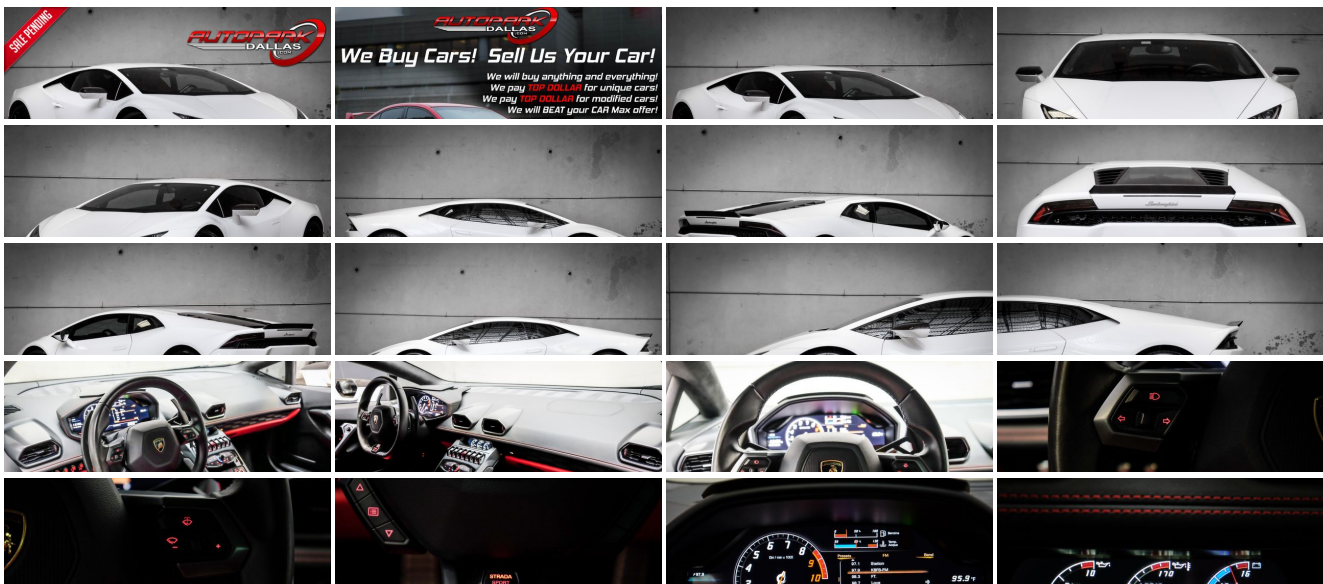

2015 Lamborghini Huracan Carbon Fiber & Exhaust!

Website Price \$199,995

View this vehicle on our website at autoparkdallas.com

(214) 945-2601

2061 S Stemmons Fwy , Lewisville, TX 75067

- Photos
- Details
- Contact

Specifications:

Year:	2015
VIN:	ZHWUC1ZF5FLA00793
Make:	Lamborghini
Model/Trim:	Huracan Carbon Fiber & Exhaust!
Condition:	Pre-Owned
Body:	Coupe
Exterior:	Bianco Canopus Matt
Engine:	Engine: 5.2L 4V DOHC V10 -inc: Mid-mounted aluminum alloy
Interior:	Red Leather
Mileage:	19,338
Drivetrain:	All Wheel Drive
Economy:	City 14 / Highway 20

Exterior

- Wheels: 20" x 8.5" Front & 20" x 11" Rear Giano Silver Alloy
- Aero-Composite Led Low/High Beam Daytime Running Headlamps w/Washer
- Black Grille- Black Side Windows Trim- Body-Colored Door Handles
- Body-Colored Front Bumper
- Body-Colored Power Heated Auto Dimming Side Mirrors w/Power Folding
- Body-Colored Rear Bumper Clearcoat Paint- Composite/Aluminum Panels
- Fixed Rear Window- LED Brakelights- Light Tinted Glass- Rocker Panel Extensions
- Spare Tire Mobility Kit- Tires: P245/30ZR19 Front & P305/30ZR19 Rear Pirelli P Zero
- Trunk Rear Cargo Access- Variable Intermittent Wipers