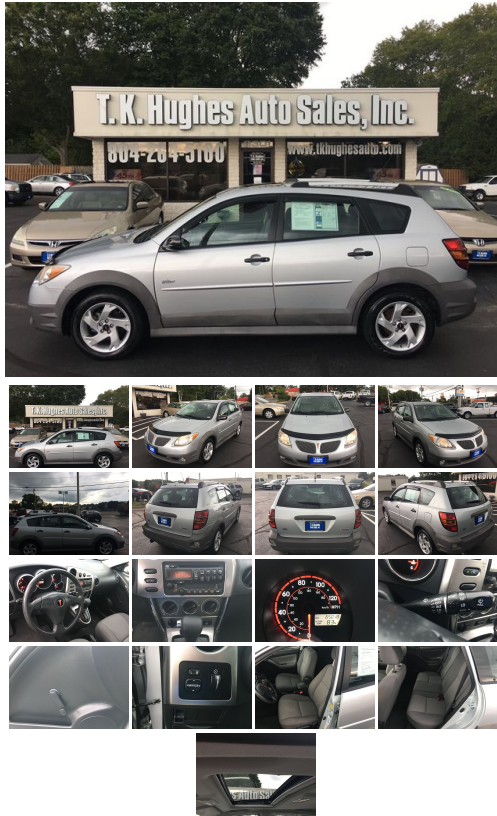

2007 Pontiac Vibe

View this car on our website at tkhughesauto.com/6826668/ebrochure

Our Price **$8,700**

Specifications:

Year:	2007
VIN:	5Y2SL6583Z437921
Make:	Pontiac
Stock:	5567
Model/Trim:	Vibe
Condition:	Pre-Owned
Body:	Sedan
Exterior:	SILVER
Engine:	ENGINE, 1.8L VVT-I 4-CYLINDER
Interior:	GRAY
Mileage:	64,988
Drivetrain:	Front Wheel Drive
Economy:	City 29 / Highway 34

Great Miles, Excellent Condition, Free Carfax! TK Hughes Auto Sales, Inc in Business Since 1975! Better Business Bureau Rating AAA+!

TK Hughes Auto Sales, Inc
8301 Brook Rd
Richmond, VA 23227
Since 1975!

2007 Pontiac Vibe

TK HUGHES - 804-264-5100 - View this car on our website at tkhughesauto.com/6826668/ebrochure

Vehicle History Report : as Of 09/28/2020

CARFAX
Snapshot

2007 PONTIAC VIBE

- 🚗
  Accident reported: minor damage
- 🔧
  Damage reported: minor damage
- 📄
  CARFAX 1-Owner vehicle
- 📧
  At least 1 open recall
- 🔧
  31 Service history records
- 🚗
  65,016 Last reported odometer reading

FREE CARFAX Report

See the full CARFAX Report for additional information