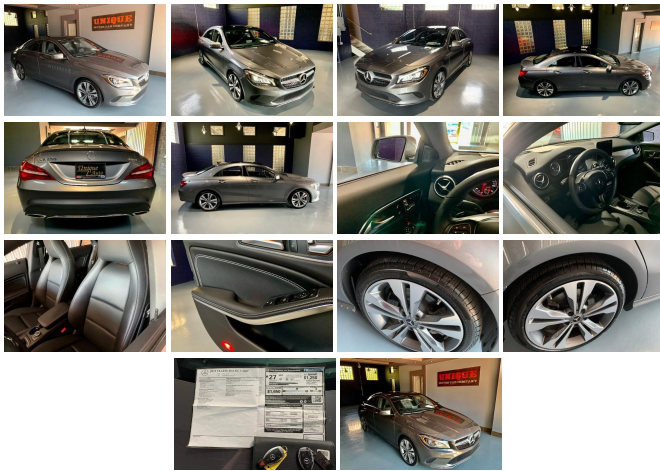

2019 Mercedes-Benz CLA 250

View this car on our website at uniquemotorcarsonline.com/6825920/ebrochure

Our Price **\$30,400**

Specifications:

Year:	2019
VIN:	WDDSJ4GB1KN769235
Make:	Mercedes-Benz
Stock:	X769235
Model/Trim:	CLA 250
Condition:	Pre-Owned
Body:	Sedan
Exterior:	Mountain Grey Metallic
Engine:	2.0 LITER
Interior:	Black Leatherette
Transmission:	7 speed automatic transmission
Mileage:	4,100
Drivetrain:	All Wheel Drive
Economy:	City 24 / Highway 32

2019 Mercedes CLA250 4Matic sedan, Mountain gray metallic and black interior, panoramic roof, premium package, convenience package, smartphone integration package, static LED headlamps, rear deck spoiler, 18" 5 spoke wheels, sail pattern trim, heated front seats, blind spot assist, Apple car play, navigation, satellite radio, power windows and locks, back up camera, eco start/stop, keyless start, dual zone climate control, delay wipers with rain sensor, adaptive braking technology, brake assist system, attention assist, and many other Mercedes amenities. Call or email for more information. Visit us on the web at www.UniqueMotorCarsonline.com