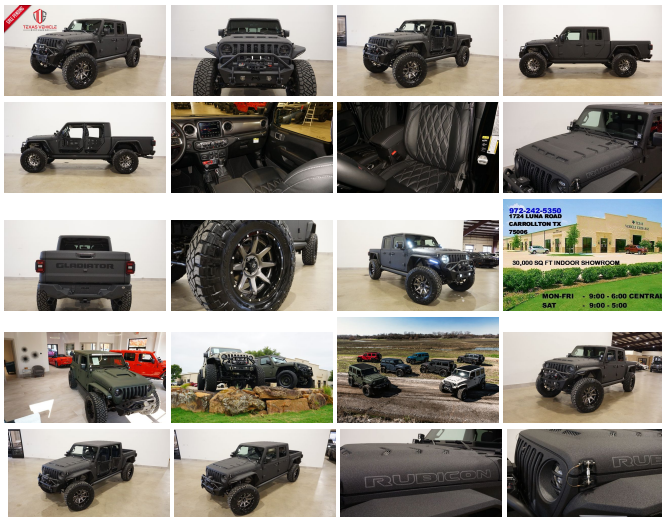

2020 Jeep Gladiator Rubicon 4X4 DUPONT KEVLAR,LIFTED,LED'S,FUEL WHLS

View this car on our website at tveauto.com/6824887/ebrochure

Our Price **\$94,900**

Specifications:

Year:	2020
VIN:	1C6JJTBG6LL198574
Make:	Jeep
Stock:	198574
Model/Trim:	Gladiator Rubicon 4X4 DUPONT KEVLAR,LIFTED,LED'S,FUEL WHLS
Condition:	Pre-Owned
Body:	Pickup Truck
Exterior:	Black
Engine:	ENGINE: 3.6L V6 24V VVT UPG I W/ESS
Interior:	Black Leather
Transmission:	TRANSMISSION: 8-SPEED AUTOMATIC (850RE)
Mileage:	73
Drivetrain:	4 Wheel Drive
Economy:	City 16 / Highway 22

NATION WIDE FINANCING

SUBMIT CREDIT APP WWW.TVEAUTO.COM

OR CALL 972-242-5350

"RAPTOR BLACK EDITION"

CUSTOM BUILT **KEVLAR** 2020 JEEP
GLADIATOR RUBICON 4X4 WITH 24R
PACKAGE

UPGRADES INCLUDE:

UPGRADES INCLUDE:

- * RAPTOR BLACK KEVLAR COATING WITH ANTHRACITE ACCENTS
- * CUSTOM ALEA BLACK LEATHER WITH SILVER STITCHING
- * FACTORY REMOTE START
- * REMOTE PROXIMITY KEYLESS ENTRY
- * COLD WEATHER GROUP
- * LED LIGHTING GROUP
- * ACTIVE SAFETY GROUP
- * TRAILER TOW PACKAGE
- * FORWARD FACING TRAIL CAM
- * FACTORY 8.4 INCH TOUCH SCREEN NAVIGATION WITH HD AM/FM/SIRIUS STEREO & ALPINE PREMIUM AUDIO SYSTEM
- * FACTORY BACK-UP CAMERA
- * U-CONNECT
- * (4.10 AXLE RATIO)
- * 4 BODY ARMOR TRAIL DOORS & RECON MIRRORS
- * FAB FOURS STUBBY FRONT BUMPER WITH LED FOGLIGHTS
- * FRONT D-RINGS & ISOLATORS (ANTHRACITE)
- * SMITTYBILT NEW GEN II "X20" 10,000 LB WATERPROOF AND WIRELESS CONTROL WINCH WITH SYNTHETIC ROPE
- * FACTOR 55 PROLINK (BLACK)
- * FACTORY LED HEADLIGHTS
- * RUGGED RIDGE BLACK HEADLIGHT GUARDS
- * NEW RK SPORT RAM AIR VENTED HOOD
- * DRAKE OFF ROAD HOOD LATCHES