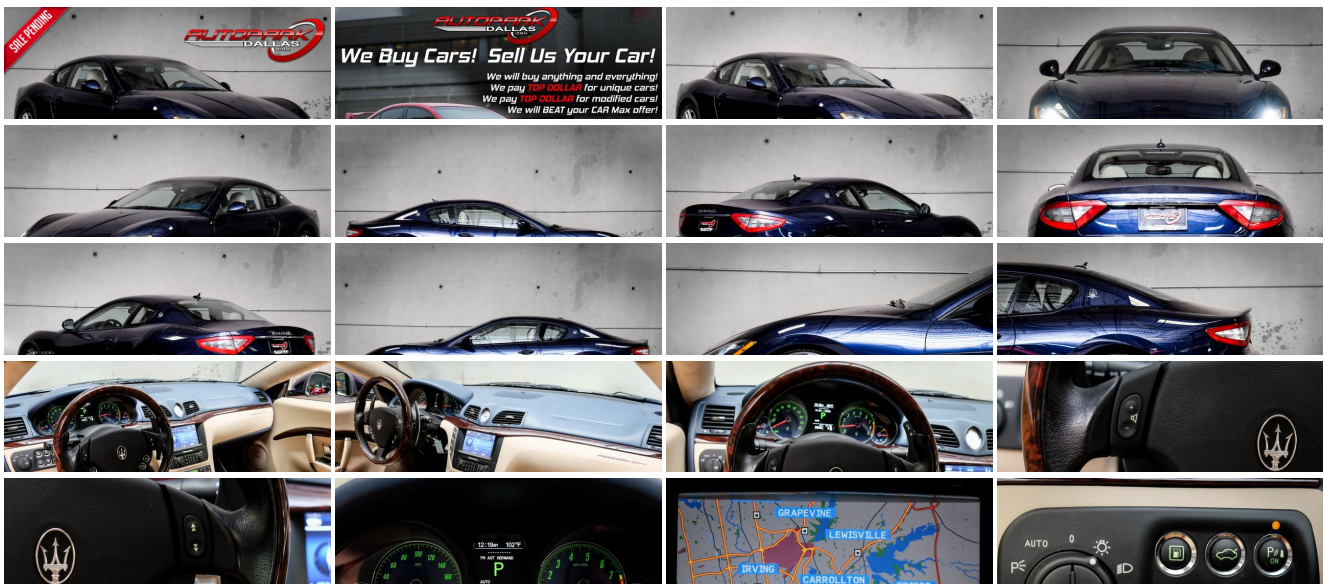

2015 Maserati GranTurismo Sport

Website Price \$49,995

View this vehicle on our website at autoparkdallas.com

(214) 945-2601

2061 S Stemmons Fwy , Lewisville, TX 75067

- Photos
- Details
- Contact

Specifications:

| | |
|----------------------|---|
| Year: | 2015 |
| VIN: | ZAM45VLA6F0132415 |
| Make: | Maserati |
| Model/Trim: | GranTurismo Sport |
| Condition: | Pre-Owned |
| Body: | Coupe |
| Exterior: | Blu Mediterraneo Pearlescent |
| Engine: | Engine: 4.7L V-8 454hp/384ft-lb torque |
| Interior: | Pearl Beige Leather |
| Transmission: | Transmission: ZF 6-Speed Automatic -inc: Active Shifting paddle shifters and MC Autoshift |
| Mileage: | 25,995 |
| Drivetrain: | Rear Wheel Drive |
| Economy: | City 13 / Highway 21 |

Vehicle Description

AutoPark Dallas is excited to offer you this absolutely stunning Blu Mediterraneo Pearlescent 2015 Maserati GranTurismo for sale! Enchanting is the best word to describe this well sculpted beast of a machine when your looking at the iconic GranTurismo style. Do not let the looks completely captivate you as its not all about the Maserati name or looks that gives this GranTurismo its love, but the unique driving capabilities and experience that makes you feel like your one of a kind on the road! Don't just take our word for it! Come check out this GranTurismo parked in our indoor 16,000 Sq Ft Showroom located in Dallas , TX amongst our inventory of 100+ other unique and luxury vehicles! Before its to late!

Mechanical Limited Slip Differential

Driver Control Adaptive Ride Suspension

Daytime Running Lights

Steering Wheel Mounted Controls

4.7L V8 Engine

6-Speed ZF Automatic Transmission

Rear Wheel Drive

Professionally Detailed!