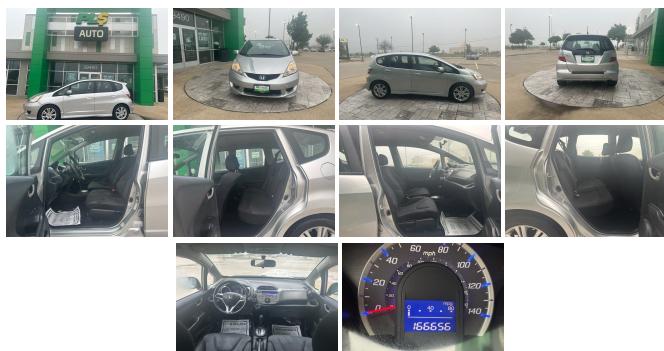

2011 Honda Fit Sport

View this car on our website at plsautodallas.com/6822041/ebrochure

Specifications:

Year:	2011
VIN:	JHMGE8H59BC017393
Make:	Honda
Stock:	2070DR1
Model/Trim:	Fit Sport
Condition:	Pre-Owned
Body:	Sedan
Exterior:	SILVER
Engine:	1.5L SOHC MPFI 16-valve i-VTEC I4 engine
Mileage:	166,516
Drivetrain:	Front Wheel Drive
Economy:	City 27 / Highway 33

Installed Options

Interior

- Front & rear floor mats- Perforated leather-wrapped steering wheel
- Illuminated steering wheel-mounted cruise controls
- Indicator lights -inc: coolant temp, door-open, low-oil/fuel, Vehicle Stability Assist (VSA) on, front side & front passenger airbag-off
- Pwr door locks- Security system w/remote entry- Cruise control
- Reclining front bucket seats -inc: active adjustable head restraints
- 60/40 split rear Magic Seat -inc: underseat storage compartment, adjustable head restraints
- Fold-flat front & rear seats- Tilt & telescopic steering column
- Instrument cluster w/blue backlit gauges -inc: tachometer, digital odometer, digital trip meter, current fuel consumption indicator, average fuel consumption indicator, sport-mode gear indicator
- Maintenance Minder system- Pwr windows w/driver auto up/down
- Immobilizer theft-deterrent system- Air conditioning w/air filtration system
- Rear window defroster- 12V pwr outlet- (10) cup holders- Front door pocket storage bins
- Passenger side seatback pocket- Dual vanity mirrors- Map lights- Cargo area light
- Cargo area storage pocket- Cargo area bag hooks- (4) cargo area tie down anchors

Exterior

- 16" alloy wheels- Fog lights- P185/55HR16 all-season tires- Compact spare tire
- Body-colored bumpers- Body-colored underbody kit- Body-colored rear roofline spoiler
- Multi-reflector halogen headlamps w/tinted chrome bezels
- Body-colored folding pwr mirrors- Tinted glass- 2-speed intermittent windshield wipers
- Rear wiper/washer- Body-colored door handles