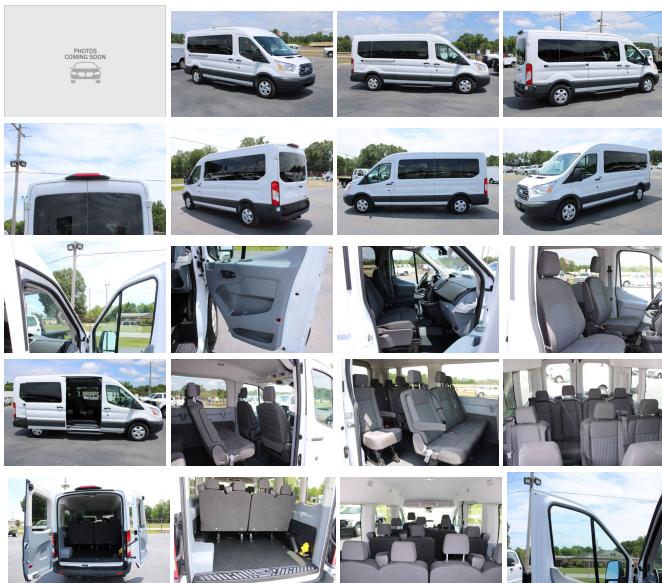

Specifications:

Year: 2018
VIN: 1FBZX2CM5JKA96960
Make: Ford
Stock: P2486
Model/Trim: Transit Passenger Wagon XLT
Condition: Pre-Owned
Body: Minivan/Van
Exterior: WHITE
Mileage: 26,848
Drivetrain: Rear Wheel Drive

2018 FORD T350 TRANSIT XLT MID ROOF 12 PASSENGER VAN

This 1 Ton Front Wheel Drive v6 Gas Engine, Automatic Transmission, comes with Power Windows, Power Door Locks, Power Mirrors, Tilt / Telescopic Steering Wheel, Cruise Control, Blue Tooth, Phone Controls, Key-Fob, Tow Haul Mode, Back-up Camera, cd,am,fm,xm, Radio, Arm Rest on front and rear seats, Cargo Area behind the back seats, backup sensors, Rear Mounted Tow Hitch.

Current Oil and Filter Service.