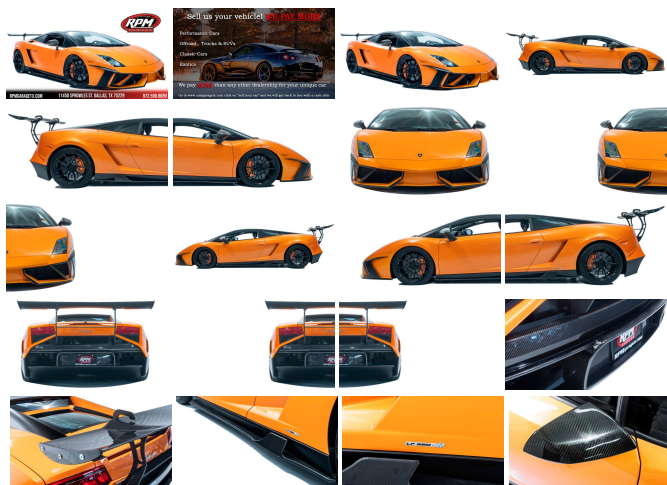

# 2009 Lamborghini Gallardo LP560-4 with Super Trofeo SVR Body Kit

View this car on our website at [rpmgaragetx.com/6819073/ebrochure](http://rpmgaragetx.com/6819073/ebrochure)

RPMGARAGETX.COM 11450 SPROWLES ST. DALLAS, TX 75229 972.590.8689

## Specifications:

<b>Year:</b>	2009
<b>VIN:</b>	ZHWGU54T49LA07981
<b>Make:</b>	Lamborghini
<b>Model/Trim:</b>	Gallardo LP560-4 with Super Trofeo SVR Body Kit
<b>Condition:</b>	Pre-Owned
<b>Body:</b>	Coupe
<b>Exterior:</b>	Arancio Borealis 3-layer (Orange)
<b>Engine:</b>	5.2L DOHC DFI 40-valve V10 engine
<b>Interior:</b>	Black
<b>Transmission:</b>	6-SPEED E-GEAR MANUAL TRANSMISSION
<b>Mileage:</b>	22,640
<b>Drivetrain:</b>	All Wheel Drive
<b>Economy:</b>	City 14 / Highway 20

RPM Garage is a specialty car dealership conveniently located off I-35E in Dallas, Texas. With over 100 cars in stock, and new inventory arriving every day, we offer a wide variety of quality vehicles to make your dreams come true. Make sure to stop by and check out our BRAND NEW 40,000 sq/ft warehouse and take your dream car home TODAY!