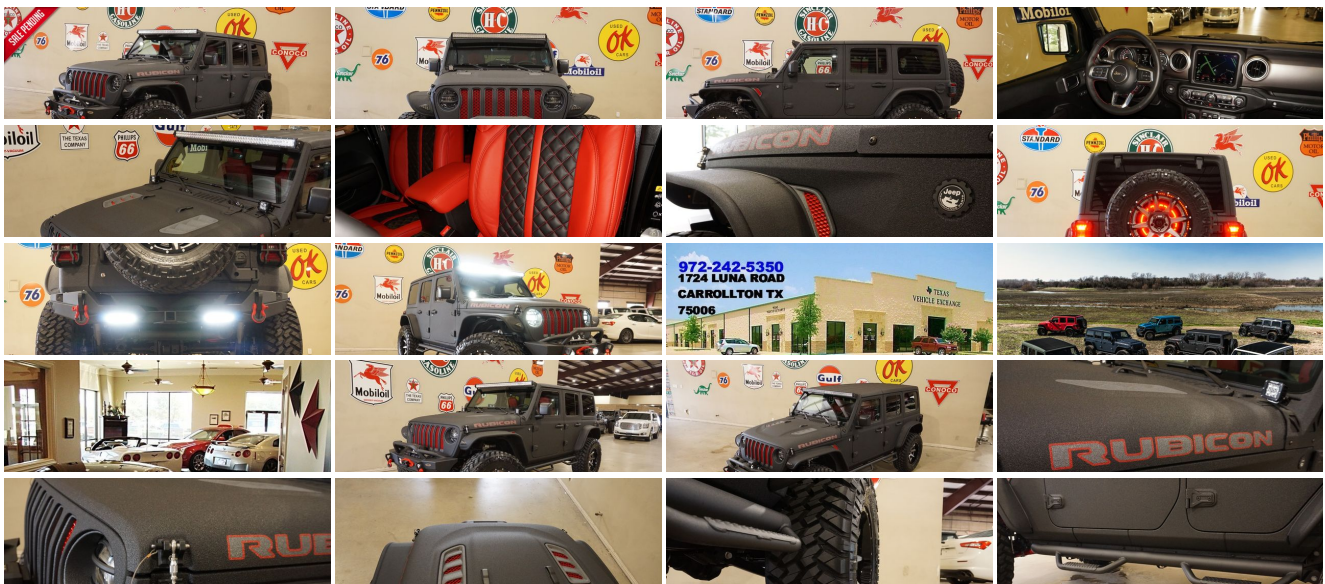

2020 Jeep Wrangler Unlimited JL Rubicon 4X4 DUPONT KEVLAR,LIFTED,LED'S

Our Price \$79,900

View this vehicle on our website at tveauto.com

972-242-5350

1724 Luna Road , Carrollton, TX 75006

Photos
Details
Contact

Specifications:

Year:	2020
VIN:	1C4HJXFG0LW281036
Make:	Jeep
Stock:	281036
Model/Trim:	Wrangler Unlimited JL Rubicon 4X4 DUPONT KEVLAR,LIFTED,LED'S
Condition:	Pre-Owned
Body:	SUV
Exterior:	Black
Engine:	ENGINE: 3.6L V6 24V VVT UPG I W/ESS
Interior:	Black Leather
Transmission:	TRANSMISSION: 8-SPEED AUTOMATIC (850RE)
Mileage:	31
Drivetrain:	4 Wheel Drive
Economy:	City 17 / Highway 22

Vehicle Description

NATION WIDE FINANCING

SUBMIT CREDIT APP WWW.TVEAUTO.COM

OR CALL 972-242-5350

"RAPTOR BLACK EDITION"

CUSTOM BUILT **KEVLAR** 2020 JEEP WRANGLER JL UNLIMITED RUBICON 4X4 WITH 24R PACKAGE

UPGRADES INCLUDE:

- * RAPTOR BLACK KEVLAR COATING WITH RED ACCENTS
- * CUSTOM ALEA BLACK & RED LEATHER WITH BLACK & RED STITCHING
- * FACTORY REMOTE START
- * REMOTE PROXIMITY KEYLESS ENTRY
- * COLD WEATHER GROUP
- * LED LIGHTING GROUP
- * SAFETY GROUP
- * FACTORY 8.4 INCH TOUCH SCREEN NAVIGATION WITH HD AM/FM/SIRIUS STEREO & ALPINE PREMIUM AUDIO SYSTEM
- * FACTORY BACK-UP CAMERA