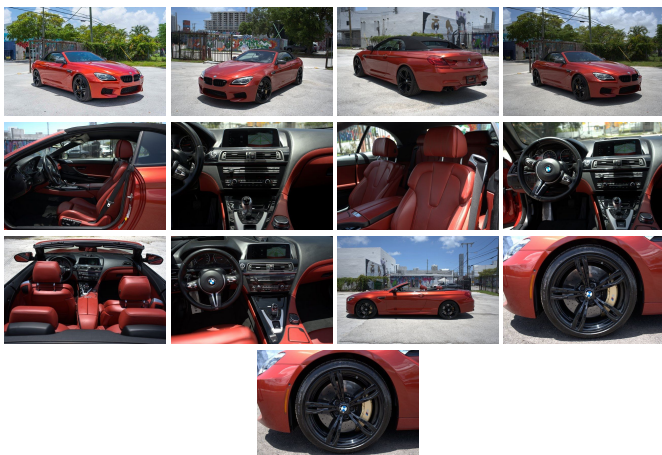

2017 BMW M6 Base

View this car on our website at bulletautogroup.com/6814445/ebrochure

Our Price **\$51,999**

Specifications:

Year:	2017
VIN:	WBS6G9C5XHD932270
Make:	BMW
Stock:	10004
Model/Trim:	M6 Base
Condition:	Pre-Owned
Body:	Convertible
Exterior:	Sakhir Orange Metallic
Engine:	Engine: 4.4L DOHC V8 32V TwinPower Turbo
Interior:	Sakhir Orange/Black Leather
Mileage:	57,689
Drivetrain:	Rear Wheel Drive
Economy:	City 14 / Highway 20

Sakhir Orange Metallic 2017 BMW M6 Competition Package RWD 7-Speed Automatic 4.4L V8 32V DOHC TwinPower Turbo

Reviews:

* Exceptionally powerful engine and an optional package that makes even more power; slick dual-clutch automatic transmission with quick shifts; richly trimmed and well-equipped interior; impressively supportive and comfortable front seats. Source: Edmunds

* Exceptionally powerful turbocharged V8 engine; automated manual transmission is very responsive, and a traditional six-speed manual gearbox is still offered; a wealth of high-tech features in the impeccably trimmed interior; widely adjustable and supportive front seats. Source: Edmunds