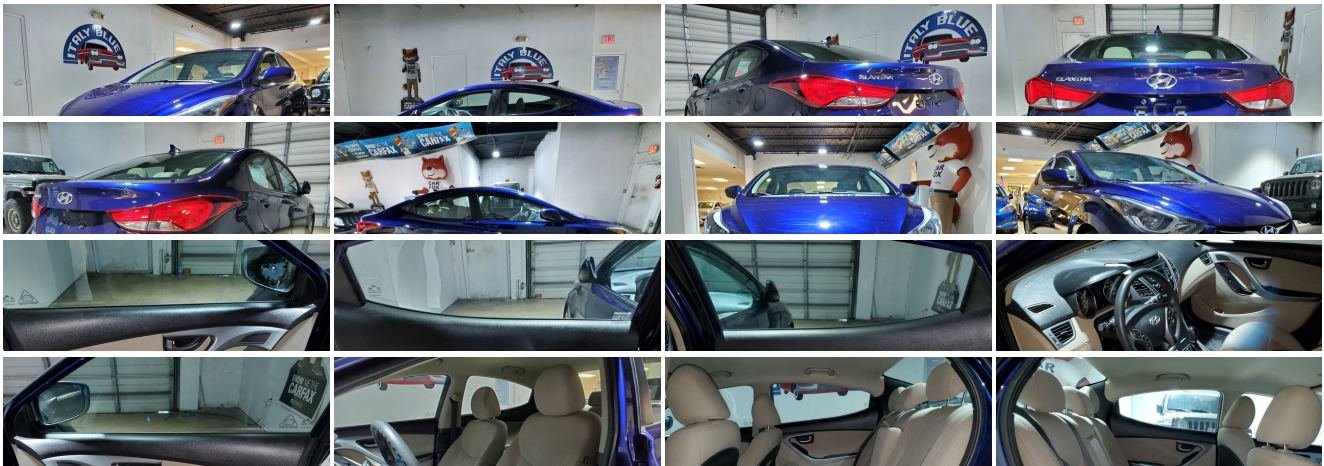

2014 Hyundai Elantra SE

Our Price \$6,900

Retail Value \$8,480

View this vehicle on our website at italyblueautosales.com

Italy Blue Auto Sales

786-615-4027

6101 NW 74th Ave , Miami, FL 33166

Photos

Details

Contact

Specifications:

Year:	2014
VIN:	5NPDH4AE2EH476904
Make:	Hyundai
Stock:	1189
Model/Trim:	Elantra SE
Condition:	Pre-Owned
Body:	Sedan
Exterior:	Indigo Blue Pearl
Engine:	Engine: 1.8L DOHC 16V 4-Cylinder D-CVVT
Interior:	Tan Cloth
Mileage:	85,155
Drivetrain:	Front Wheel Drive
Economy:	City 28 / Highway 38