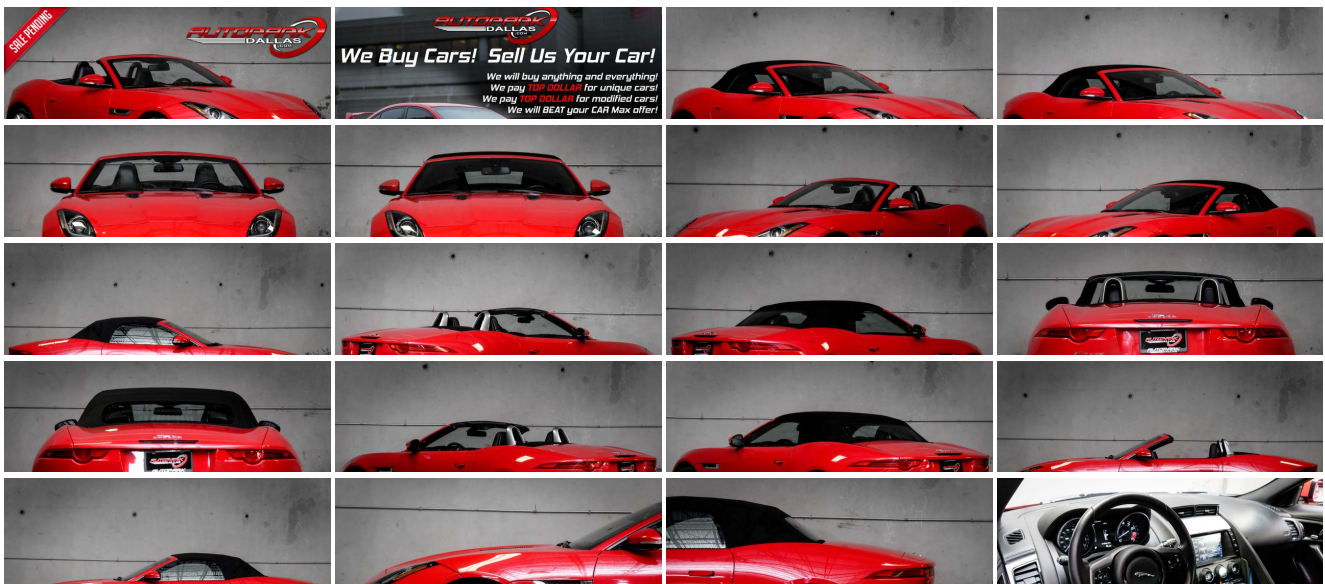

## 2014 Jaguar F-TYPE

**Website Price \$35,995**

View this vehicle on our website at [autoparkdallas.com](http://autoparkdallas.com)

(214) 945-2601

2061 S Stemmons Fwy , Lewisville, TX 75067

- Photos
- Details
- Contact

## Specifications:

<b>Year:</b>	2014
<b>VIN:</b>	<a href="#">SAJWA6E77E8K06376</a>
<b>Make:</b>	Jaguar
<b>Model/Trim:</b>	F-TYPE
<b>Condition:</b>	Pre-Owned
<b>Body:</b>	Convertible
<b>Exterior:</b>	Salsa Red
<b>Engine:</b>	Engine: 3.0L DOHC 24V V6 Supercharged
<b>Interior:</b>	Jet Suede/Leather
<b>Transmission:</b>	Transmission: 8-Speed ZF Automatic w/QuickShift
<b>Mileage:</b>	19,823
<b>Drivetrain:</b>	Rear Wheel Drive
<b>Economy:</b>	City 20 / Highway 28

## Vehicle Description

AutoPark Dallas is thrilled to offer you this 2014 Jaguar F-TYPE for sale! The F-Type is of another breed offering an impeccable balance of driving dynamics, power, and style that only this Jaguar can produce. Under the hood is a V6 Supercharged engine pumping a sound 340 horses that is captured beautifully at the push of the start button! Additionally, this predator's visual appeal is enhanced with the eye catching Salsa Red exterior and the black soft-top convertible is just a extra additive to the joys you can have on those beautiful sunny days! This Jaguar is ready to hunt, but for now waits patiently parked in our indoor 16,000 Sq Ft Showroom located in Dallas , Texas amongst our inventory of 100+ other Performance / Modified and Luxury cars!