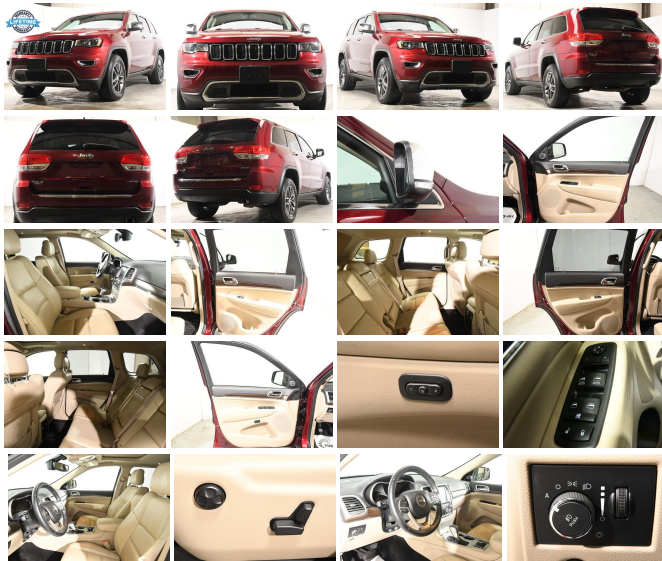

2017 Jeep Grand Cherokee Limited

View this car on our website at soundautowholesalers.com/6808000/ebrochure

No-Haggle Price **\$17,995**

Specifications:

Year:	2017
VIN:	1C4RJFBG6HC834883
Make:	Jeep
Stock:	6134A
Model/Trim:	Grand Cherokee Limited
Condition:	Pre-Owned
Body:	SUV
Exterior:	Velvet Red Pearlcoat
Engine:	ENGINE: 3.6L V6 24V VVT UPG I W/ESS
Interior:	Lt Frost Beige/Black Leather
Mileage:	80,148
Drivetrain:	4 Wheel Drive
Economy:	City 18 / Highway 25

Step into the world of rugged elegance with this striking 2017 Jeep Grand Cherokee Limited, a masterpiece of automotive craftsmanship that blends luxurious comfort with the legendary Jeep capability. With 80,148 miles on the clock, this robust SUV stands as a testament to adventure and reliability, ready to forge new paths with its next discerning owner.

Dressed in a vibrant red exterior, this Grand Cherokee Limited exudes confidence and style. The color is not just a statement – it's a promise of excitement and an invitation to turn heads wherever you go. The bold aesthetics are complemented by the fully automatic Aero-Composite Halogen Daytime Running Headlamps, which ensure visibility and safety, and the stylish 18-inch Tech Gray Aluminum wheels that command respect on every terrain.

Slip inside, and you'll be enveloped in a world of black leather opulence. The interior isn't just about looks; it's about providing a sanctuary of comfort for you and your passengers. The 12-way power-adjustable front seats with 4-way lumbar support are designed to cater to your body's every contour, providing a bespoke seating experience that makes every journey a pleasure. The Manual Tilt/Telescoping Steering Column ensures that the driver is positioned for optimal control and comfort, making long drives feel effortless.