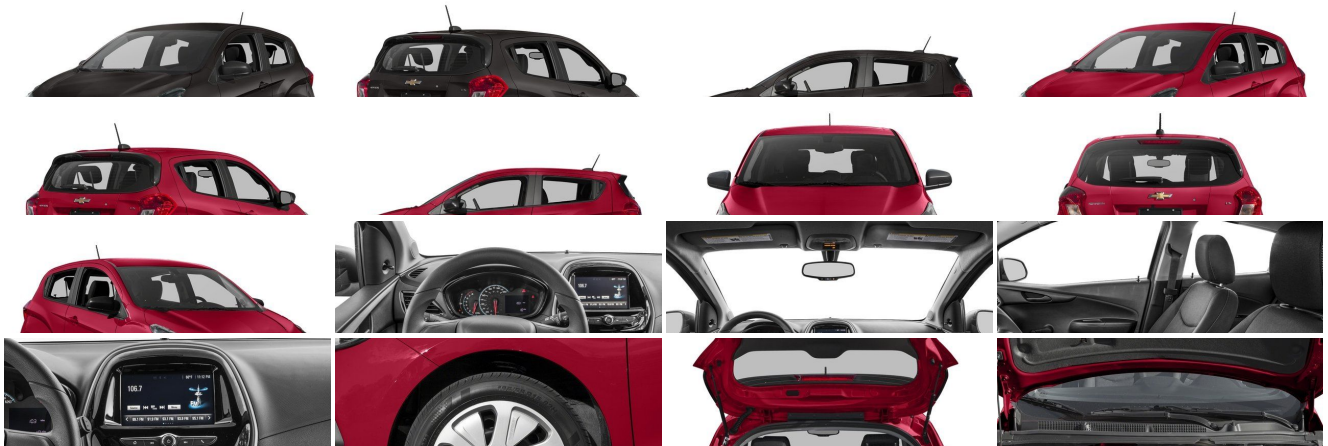

Specifications:

Year:	2017
VIN:	KL8CB6SA9HC765985
Make:	Chevrolet
Stock:	65985
Model/Trim:	Spark LS
Condition:	Pre-Owned
Body:	Sedan
Exterior:	Mosaic Black
Engine:	ENGINE, 1.4L DOHC 4-CYLINDER MFI
Interior:	Jet Black
Mileage:	21,869
Drivetrain:	Front Wheel Drive
Economy:	City 30 / Highway 39

Exterior

- Wheels, 15" x 6" (38.1 cm x 15.2 cm) steel - Door handles, body-color
- Fuel tank, 35L, 9 gallons- Glass, solar absorbing- Grille, Black
- Headlamps, halogen with automatic exterior lamp control and Daytime Running Lamps
- Lamp, center high-mounted stop/brake (CHMSL)- License plate bracket, front
- Mirrors, outside, Black, manual folding, manual adjustable- Spoiler, rear, Aero
- Tire, spare, T105/70D14, blackwall- Tires, P185/55R15 all-season blackwall
- Wheel, 14" x 4.5" (35.6 cm x 11.4 cm) steel spare - Wiper, rear intermittent, 2-speed
- Wipers, front intermittent, variable