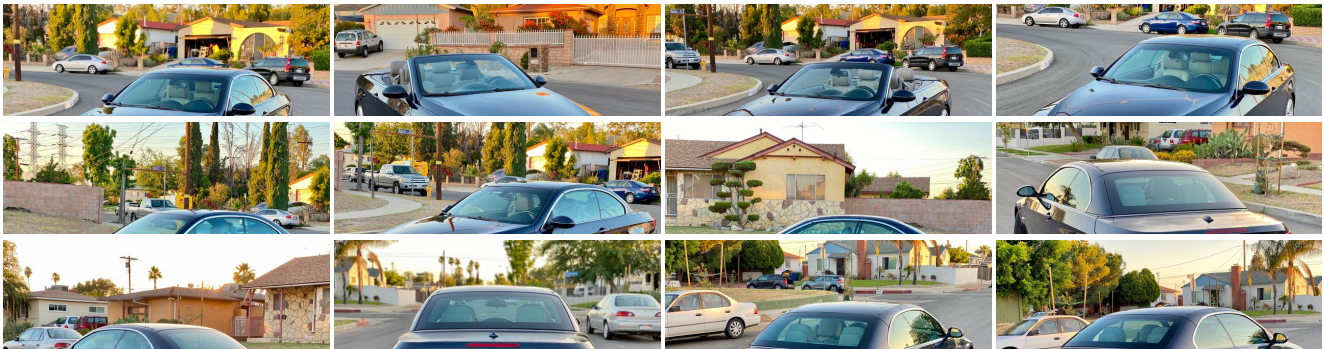

5950 Laurel Canyon Blvd, North Hollywood, CA 91607

Photos

Details

Contact

Specifications:

Year:	2007
VIN:	WBAWL73567PX49353
Make:	BMW
Stock:	9353
Model/Trim:	335i CONVERTIBLE 79K MLS 1-OWNER SERVICE RECORDS
Condition:	Pre-Owned
Body:	Convertible
Exterior:	Atlantic Blue Metallic
Engine:	3.0L DOHC 24-valve DI I6 twin-turbocharged engine-inc: double-VANOS variable valve timing
Interior:	Cream Beige Leather
Transmission:	6-SPEED STEPTRONIC AUTOMATIC TRANSMISSION
Mileage:	79,903
Drivetrain:	Rear Wheel Drive
Economy:	City 19 / Highway 28