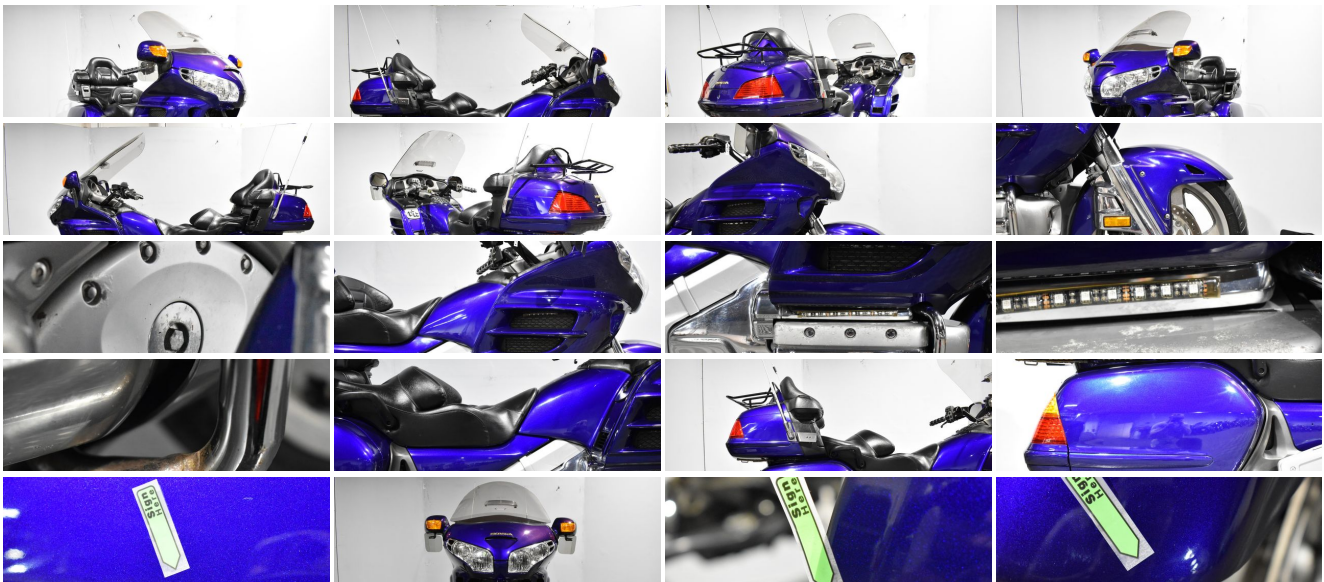

2002 Honda Gold Wing® - GL18002

Our Price \$0

View this vehicle on our website at vtwinpartners.com

V Twin Finance Partners

(816) 463-8000

1711 N Broadway , Carrollton, TX 75006

Photos

Details

Contact

Specifications:

Year:	2002
VIN:	1HFSC47032A101534
Make:	Honda
Model/Trim:	Gold Wing® - GL18002
Condition:	Pre-Owned
Engine:	1832 cc
Exterior:	Blue
Transmission:	5-Speed
Mileage:	52,721

Vehicle Description

YOU ARE LOOKING AT A 2002 HONDA GOLD WING (GL18002) WITH 52,721 MILES ON IT. IT IS ILLUSION BLUE IN COLOR AND POWERED BY A 1832CC FUEL INJECTED ENGINE AND 5 SPEED TRANSMISSION WITH STARTER AIDED REVERSE. THE BIKE COMES WITH CRUISE CONTROL, 1 KEY, AND 1 REMOTE.

THERE ARE A FEW EXTRAS ON THE BIKE WHICH INCLUDE A SPLIT STREAM (179.95), BLACK LUGGAGE RACK (129.95), AND CHROME GRIPS (69.95).

THERE ARE NO DENTS OR DINGS THAT I CAN FIND. THERE ARE TOUCHUPS ON THE FRONT FENDER, TANK, MIRRORS, TOUR TRUNK, AND SADDLEBAGS. THE CHROME AND ALUMINUM HAVE PITTING ON THE WHEELS, ENGINE, TIMING CHAIN COVER, RUST ON THE ENGINE GUARD, AND MISSING RIGHT SIDE PANEL BADGE. THE TIRES HAVE GOOD TREAD LEFT ON THEM.