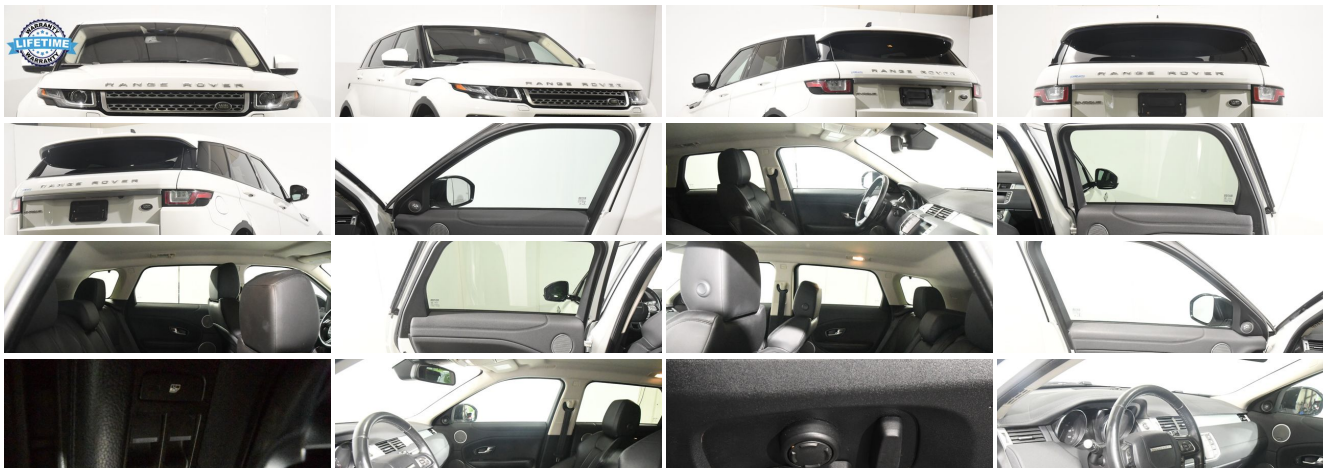

## 2016 Land Rover Range Rover Evoque SE Premium

Eric Zuwalick

**No-Haggle Price \$24,999**

View this vehicle on our website at [soundautowholesalers.com](http://soundautowholesalers.com)

139 W Main St., Branford, CT 06405

## Specifications:

<b>Year:</b>	2016
<b>VIN:</b>	<a href="#">SALVP2BGXGH159104</a>
<b>Make:</b>	Land Rover
<b>Stock:</b>	3544
<b>Model/Trim:</b>	Range Rover Evoque SE Premium
<b>Condition:</b>	Pre-Owned
<b>Body:</b>	SUV
<b>Exterior:</b>	Fuji White
<b>Engine:</b>	Engine: Turbocharged 2.0L I4
<b>Interior:</b>	Ebony/Ebony Leather
<b>Mileage:</b>	30,067
<b>Drivetrain:</b>	4 Wheel Drive
<b>Economy:</b>	City 21 / Highway 30