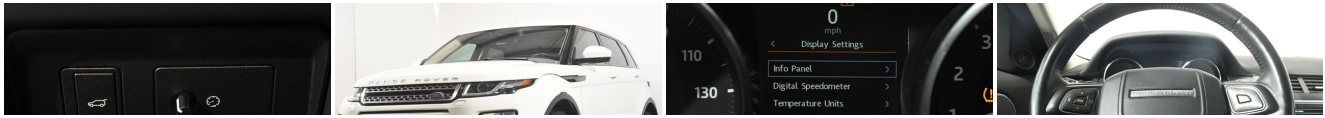

## Specifications:

<b>Year:</b>	2016
<b>VIN:</b>	<a href="#">SALVP2BGXGH159104</a>
<b>Make:</b>	Land Rover
<b>Stock:</b>	3544
<b>Model/Trim:</b>	Range Rover Evoque SE Premium
<b>Condition:</b>	Pre-Owned
<b>Body:</b>	SUV
<b>Exterior:</b>	Fuji White
<b>Engine:</b>	Engine: Turbocharged 2.0L I4
<b>Interior:</b>	Ebony/Ebony Leather
<b>Mileage:</b>	30,067
<b>Drivetrain:</b>	4 Wheel Drive
<b>Economy:</b>	City 21 / Highway 30