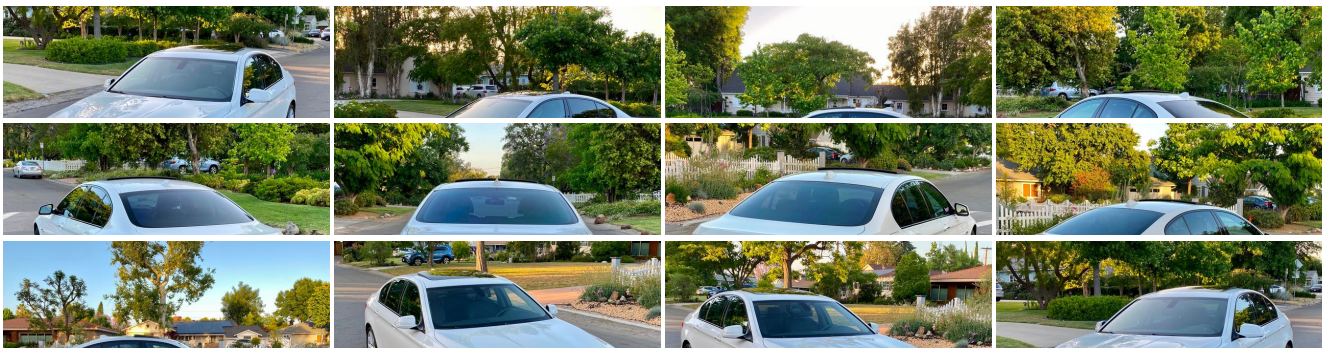

## Specifications:

<b>Year:</b>	2011
<b>VIN:</b>	<a href="#">WBAFR7C50BC600435</a>
<b>Make:</b>	BMW
<b>Stock:</b>	0435
<b>Model/Trim:</b>	535i PREMIUM PKG NAVIGATION NEW TIRES SUNR ROOF SERVICE RECORDS
<b>Condition:</b>	Pre-Owned
<b>Body:</b>	Sedan
<b>Exterior:</b>	Alpine White
<b>Engine:</b>	3.0L DOHC 24-valve turbocharged I6 engine -inc: piezo direct fuel injection, Valvetronic, double-VANOS steplessly variable valve timing
<b>Interior:</b>	Black Leather
<b>Transmission:</b>	8-SPEED SPORT AUTOMATIC TRANSMISSION
<b>Mileage:</b>	144,560
<b>Drivetrain:</b>	Rear Wheel Drive
<b>Economy:</b>	City 19 / Highway 28